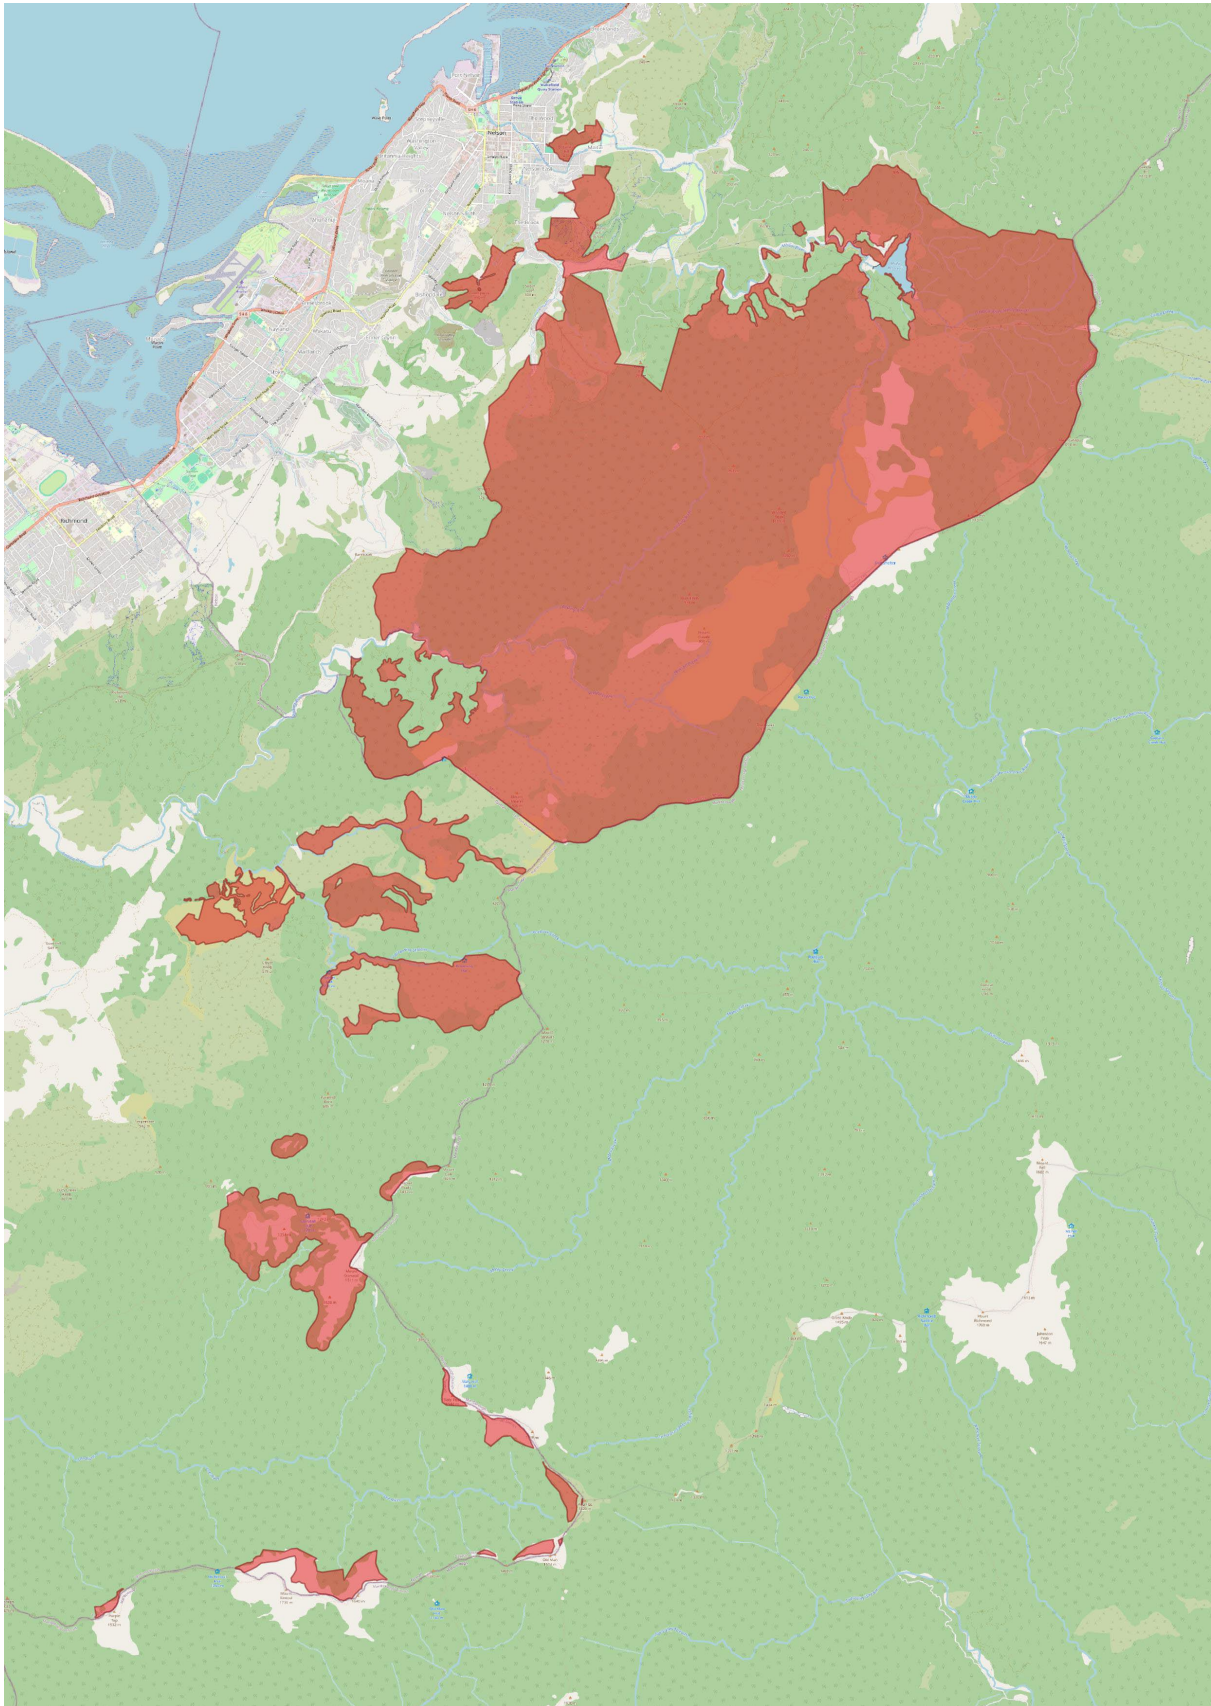

# Regional Pest Management Plan

 Pest Conifer Progressive Containment Area

Map 4

**Mapped Area:** Takaka Hill Community Project, ATNP (Site-led area), and ATNP Halo (Project De-Vine)

Map background courtesy of OpenStreetMap and its contributors

# Regional Pest Management Plan

 Pest Conifer Progressive Containment Area

 **Map 4.1**

**Mapped Area:** Project De-Vine Environmental Trust Operational Area

Map background courtesy of OpenStreetMap and its contributors

# Regional Pest Management Plan

 Pest Conifer Progressive Containment Area

 **Map 4.2**

**Mapped Area: Takaka Hill**

Map background courtesy of OpenStreetMap and its contributors

# Regional Pest Management Plan

 Pest Conifer Progressive Containment Area

 **Map 4.31**

**Mapped Area: Mt Richmond MU – Roding and Nelson**

Map background courtesy of OpenStreetMap and its contributors