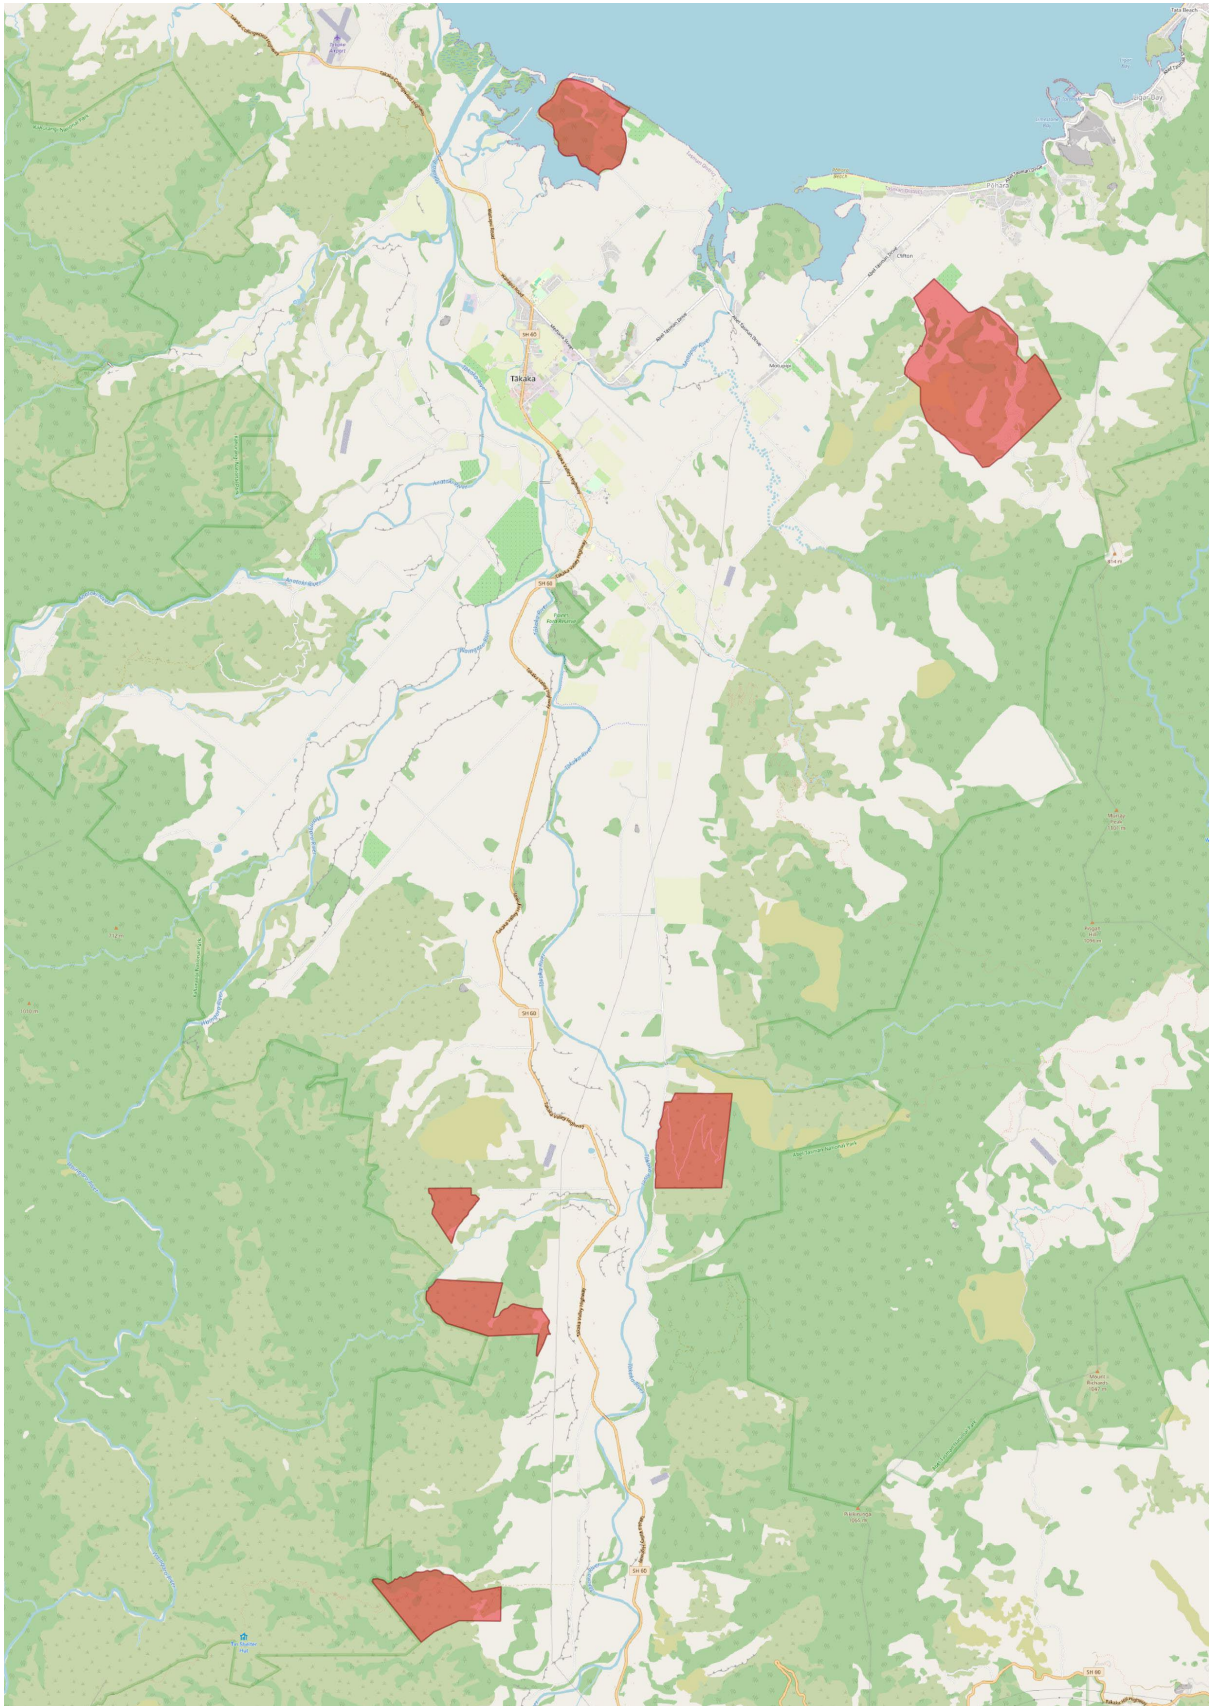

# Regional Pest Management Plan

 Pest Conifer Progressive Containment Area

Map 4

**Mapped Area:** Takaka Hill Community Project, ATNP (Site-led area), and ATNP Halo (Project De-Vine)

Map background courtesy of OpenStreetMap and its contributors

# Regional Pest Management Plan

 Pest Conifer Progressive Containment Area

 **Map 4.1**

**Mapped Area:** Project De-Vine Environmental Trust Operational Area

Map background courtesy of OpenStreetMap and its contributors

# Regional Pest Management Plan

 Pest Conifer Progressive Containment Area

 **Map 4.2**

**Mapped Area: Takaka Hill**

Map background courtesy of OpenStreetMap and its contributors

# Regional Pest Management Plan

 Pest Conifer Progressive Containment Area

 **Map 4.31**

**Mapped Area: Mt Richmond MU – Roding and Nelson**

Map background courtesy of OpenStreetMap and its contributors