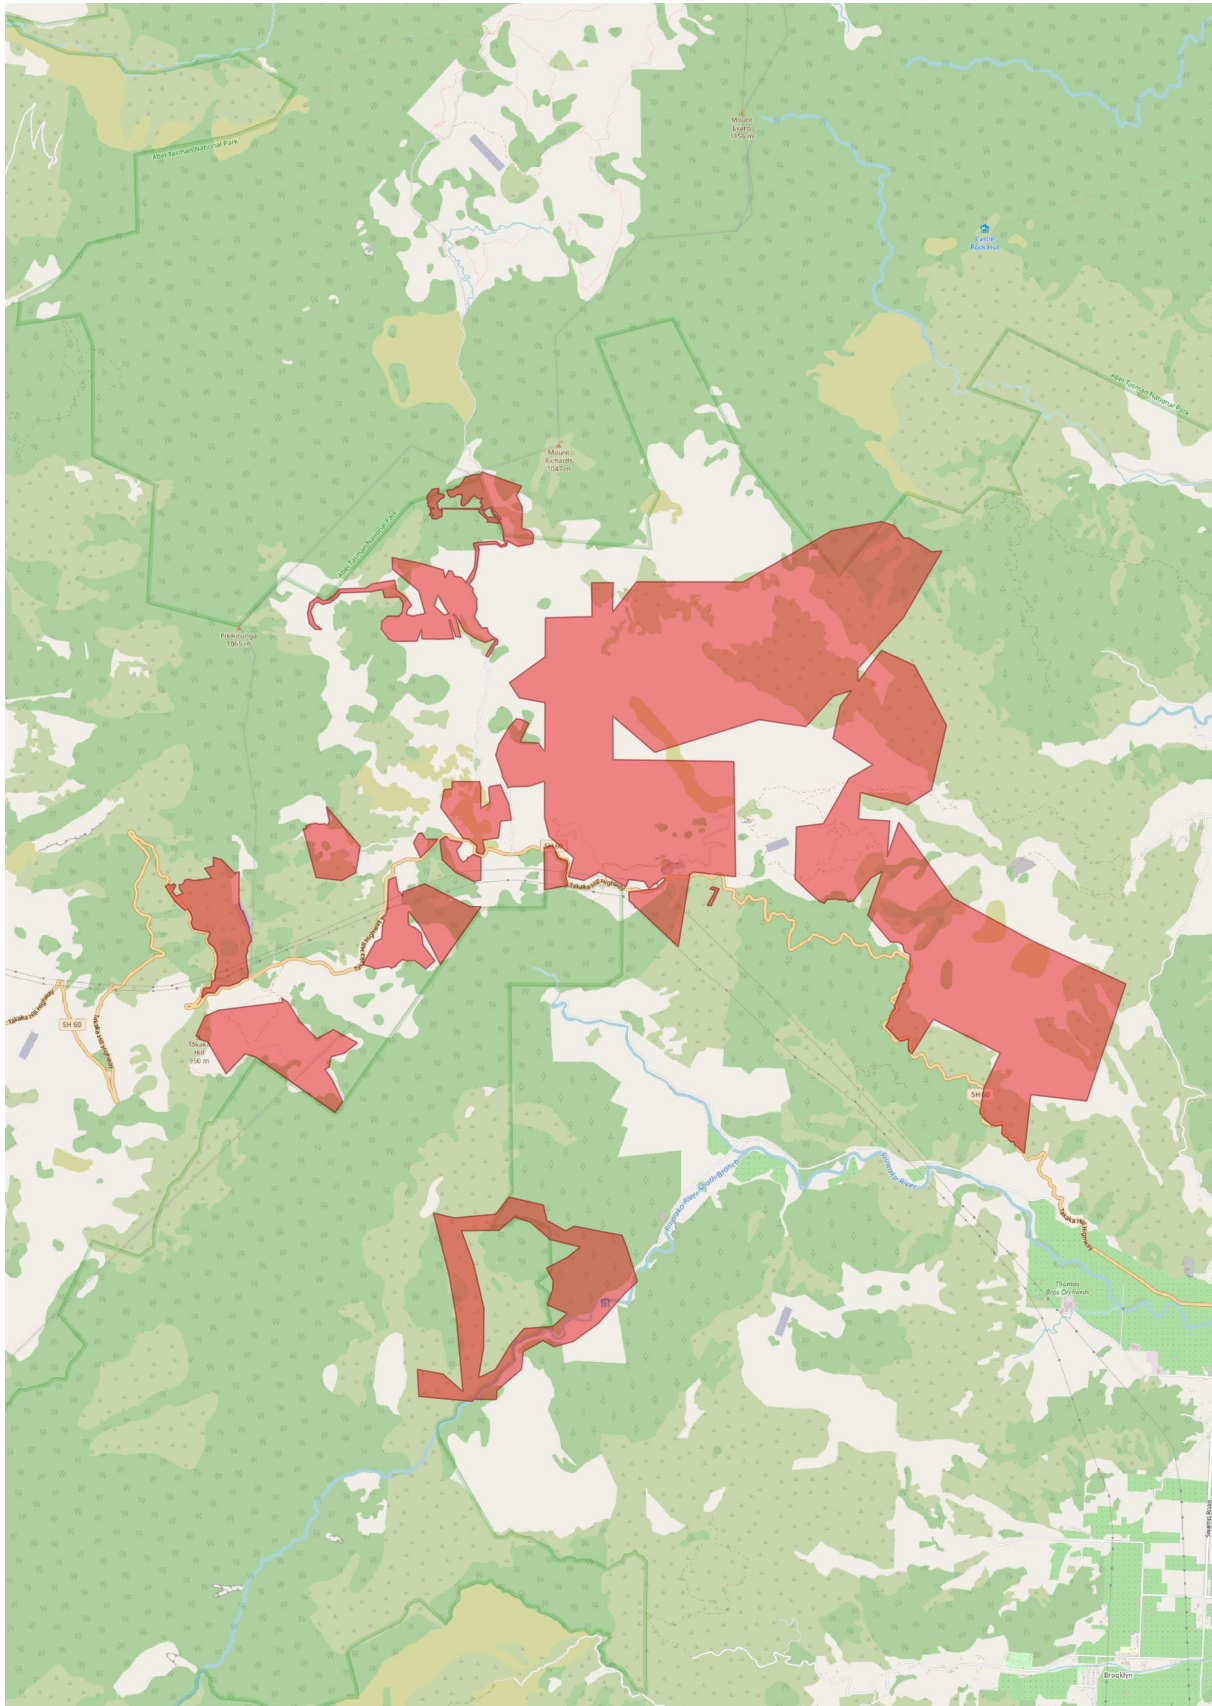

# Regional Pest Management Plan

 Pest Conifer Progressive Containment Area

Map 4

**Mapped Area:** Takaka Hill Community Project, ATNP (Site-led area), and ATNP Halo (Project De-Vine)

Map background courtesy of OpenStreetMap and its contributors

# Regional Pest Management Plan

 Pest Conifer Progressive Containment Area

 **Map 4.1**

**Mapped Area:** Project De-Vine Environmental Trust Operational Area

Map background courtesy of OpenStreetMap and its contributors

# Regional Pest Management Plan

 Pest Conifer Progressive Containment Area

 **Map 4.2**

**Mapped Area: Takaka Hill**

Map background courtesy of OpenStreetMap and its contributors

# Regional Pest Management Plan

 Pest Conifer Progressive Containment Area

 **Map 4.31**

**Mapped Area: Mt Richmond MU – Roding and Nelson**

Map background courtesy of OpenStreetMap and its contributors