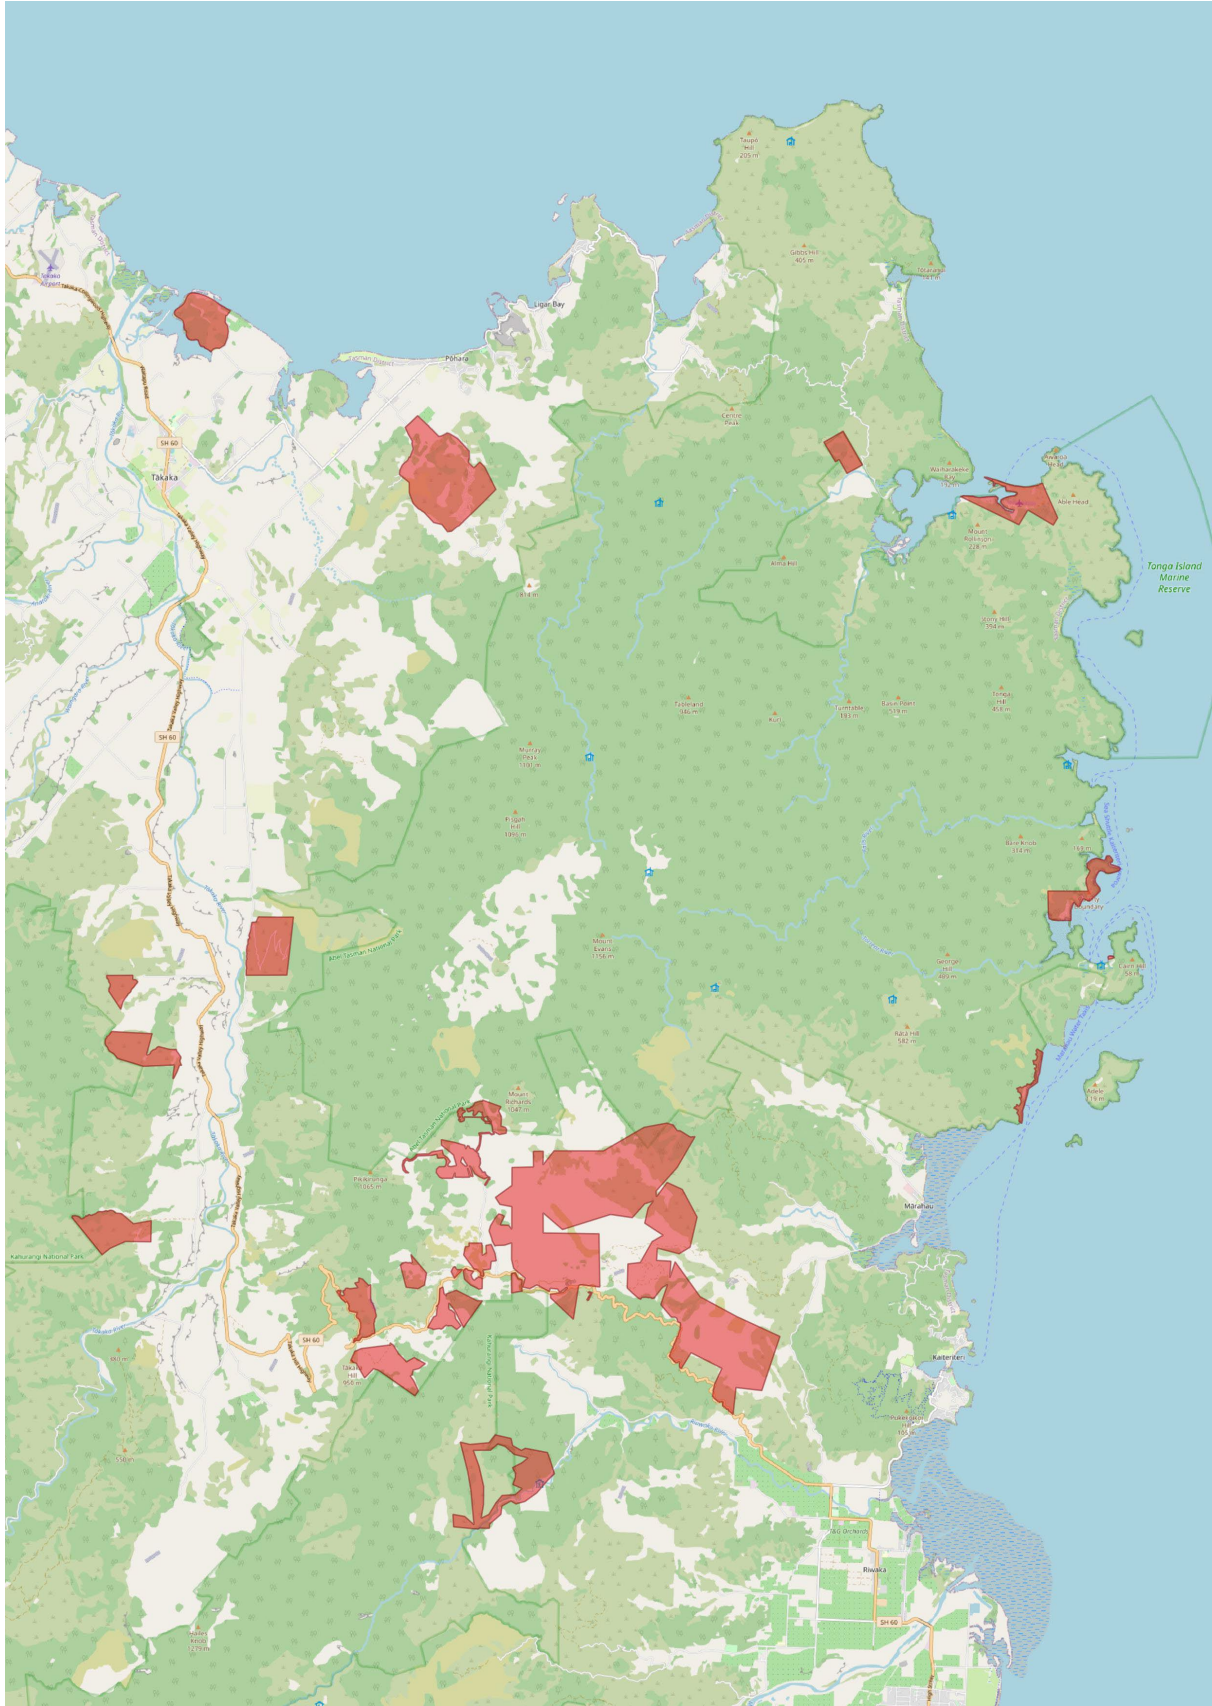

# Regional Pest Management Plan

 Pest Conifer Progressive Containment Area

Map 4

**Mapped Area:** Takaka Hill Community Project, ATNP (Site-led area), and ATNP Halo (Project De-Vine)

Map background courtesy of OpenStreetMap and its contributors

# Regional Pest Management Plan

 Pest Conifer Progressive Containment Area

 **Map 4.1**

**Mapped Area:** Project De-Vine Environmental Trust Operational Area

Map background courtesy of OpenStreetMap and its contributors

# Regional Pest Management Plan

 Pest Conifer Progressive Containment Area

 **Map 4.2**

**Mapped Area: Takaka Hill**

Map background courtesy of OpenStreetMap and its contributors

# Regional Pest Management Plan

 Pest Conifer Progressive Containment Area

 **Map 4.31**

**Mapped Area: Mt Richmond MU – Roding and Nelson**

Map background courtesy of OpenStreetMap and its contributors