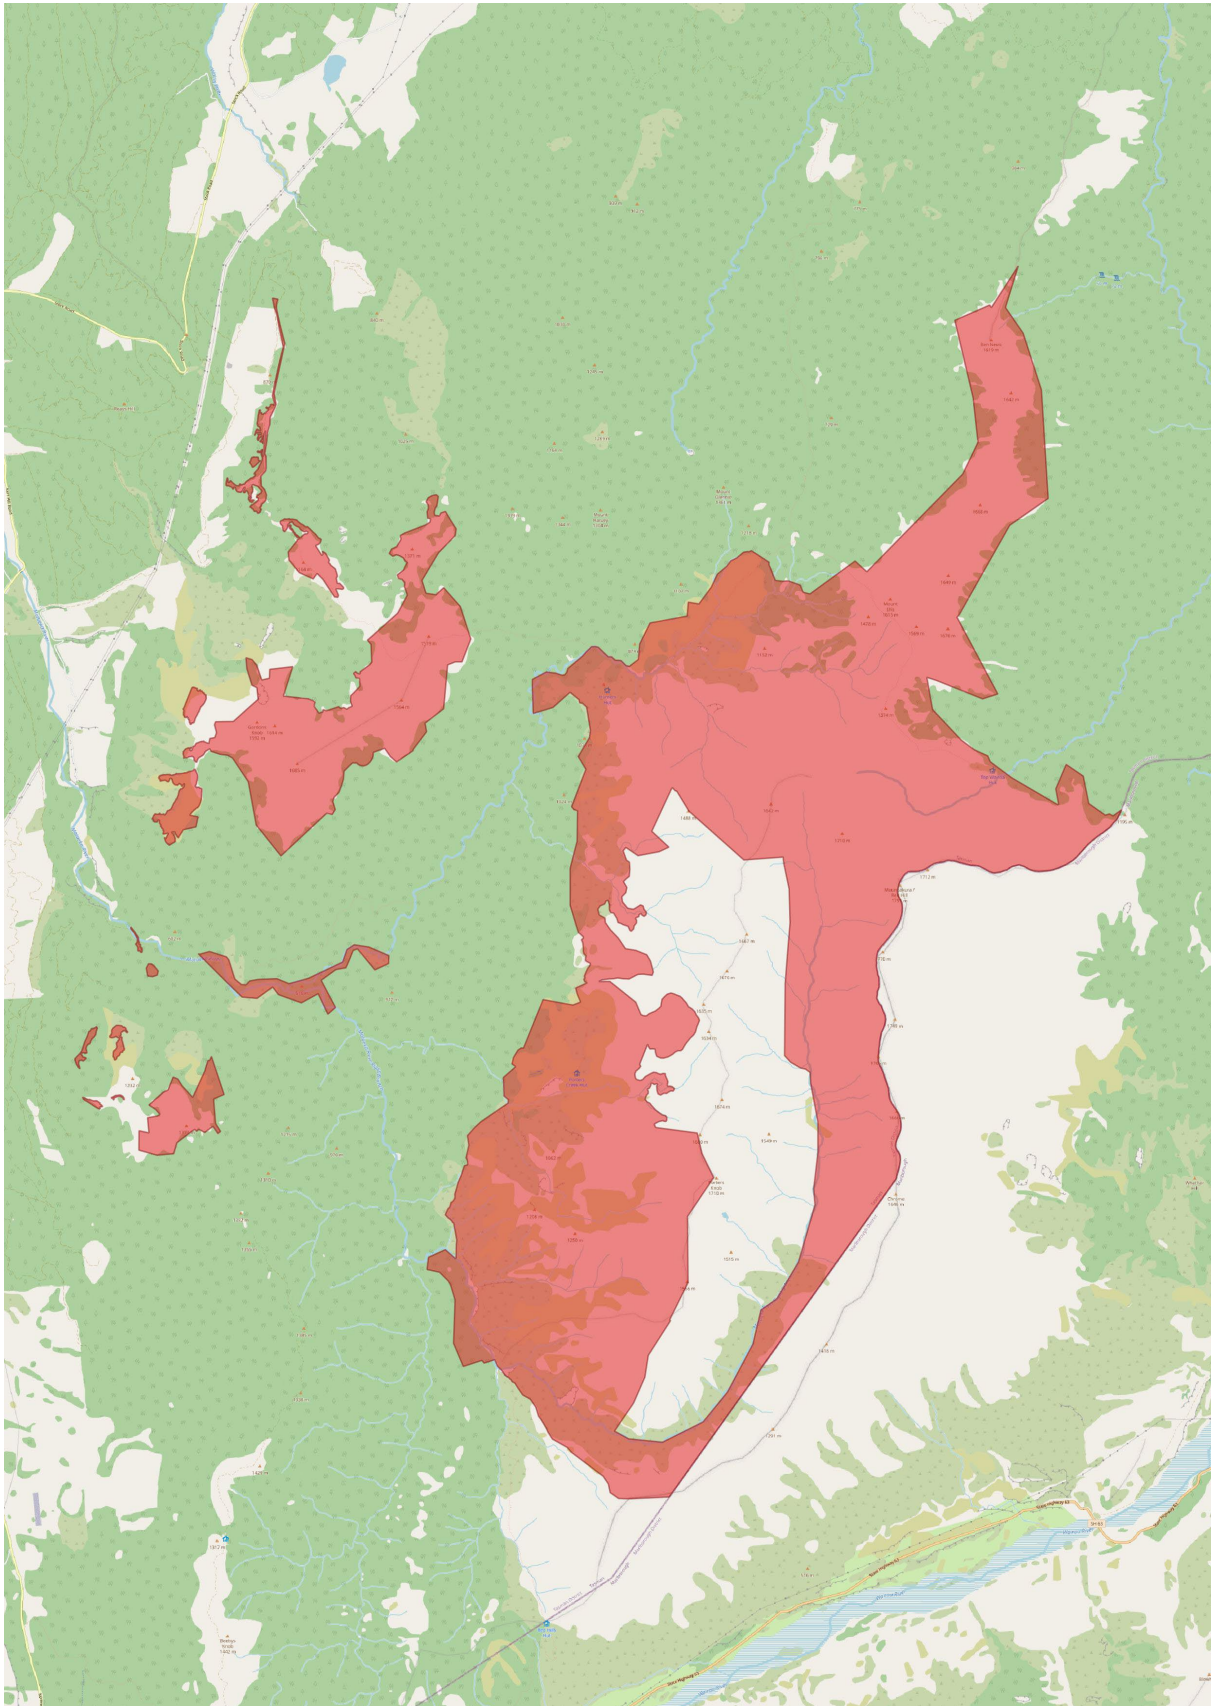

Regional Pest Management Plan

Pest Conifer Progressive Containment Area

Map 4.32

Mapped Area: Mt Richmond MU – Red Hills

Map background courtesy of OpenStreetMap and its contributors