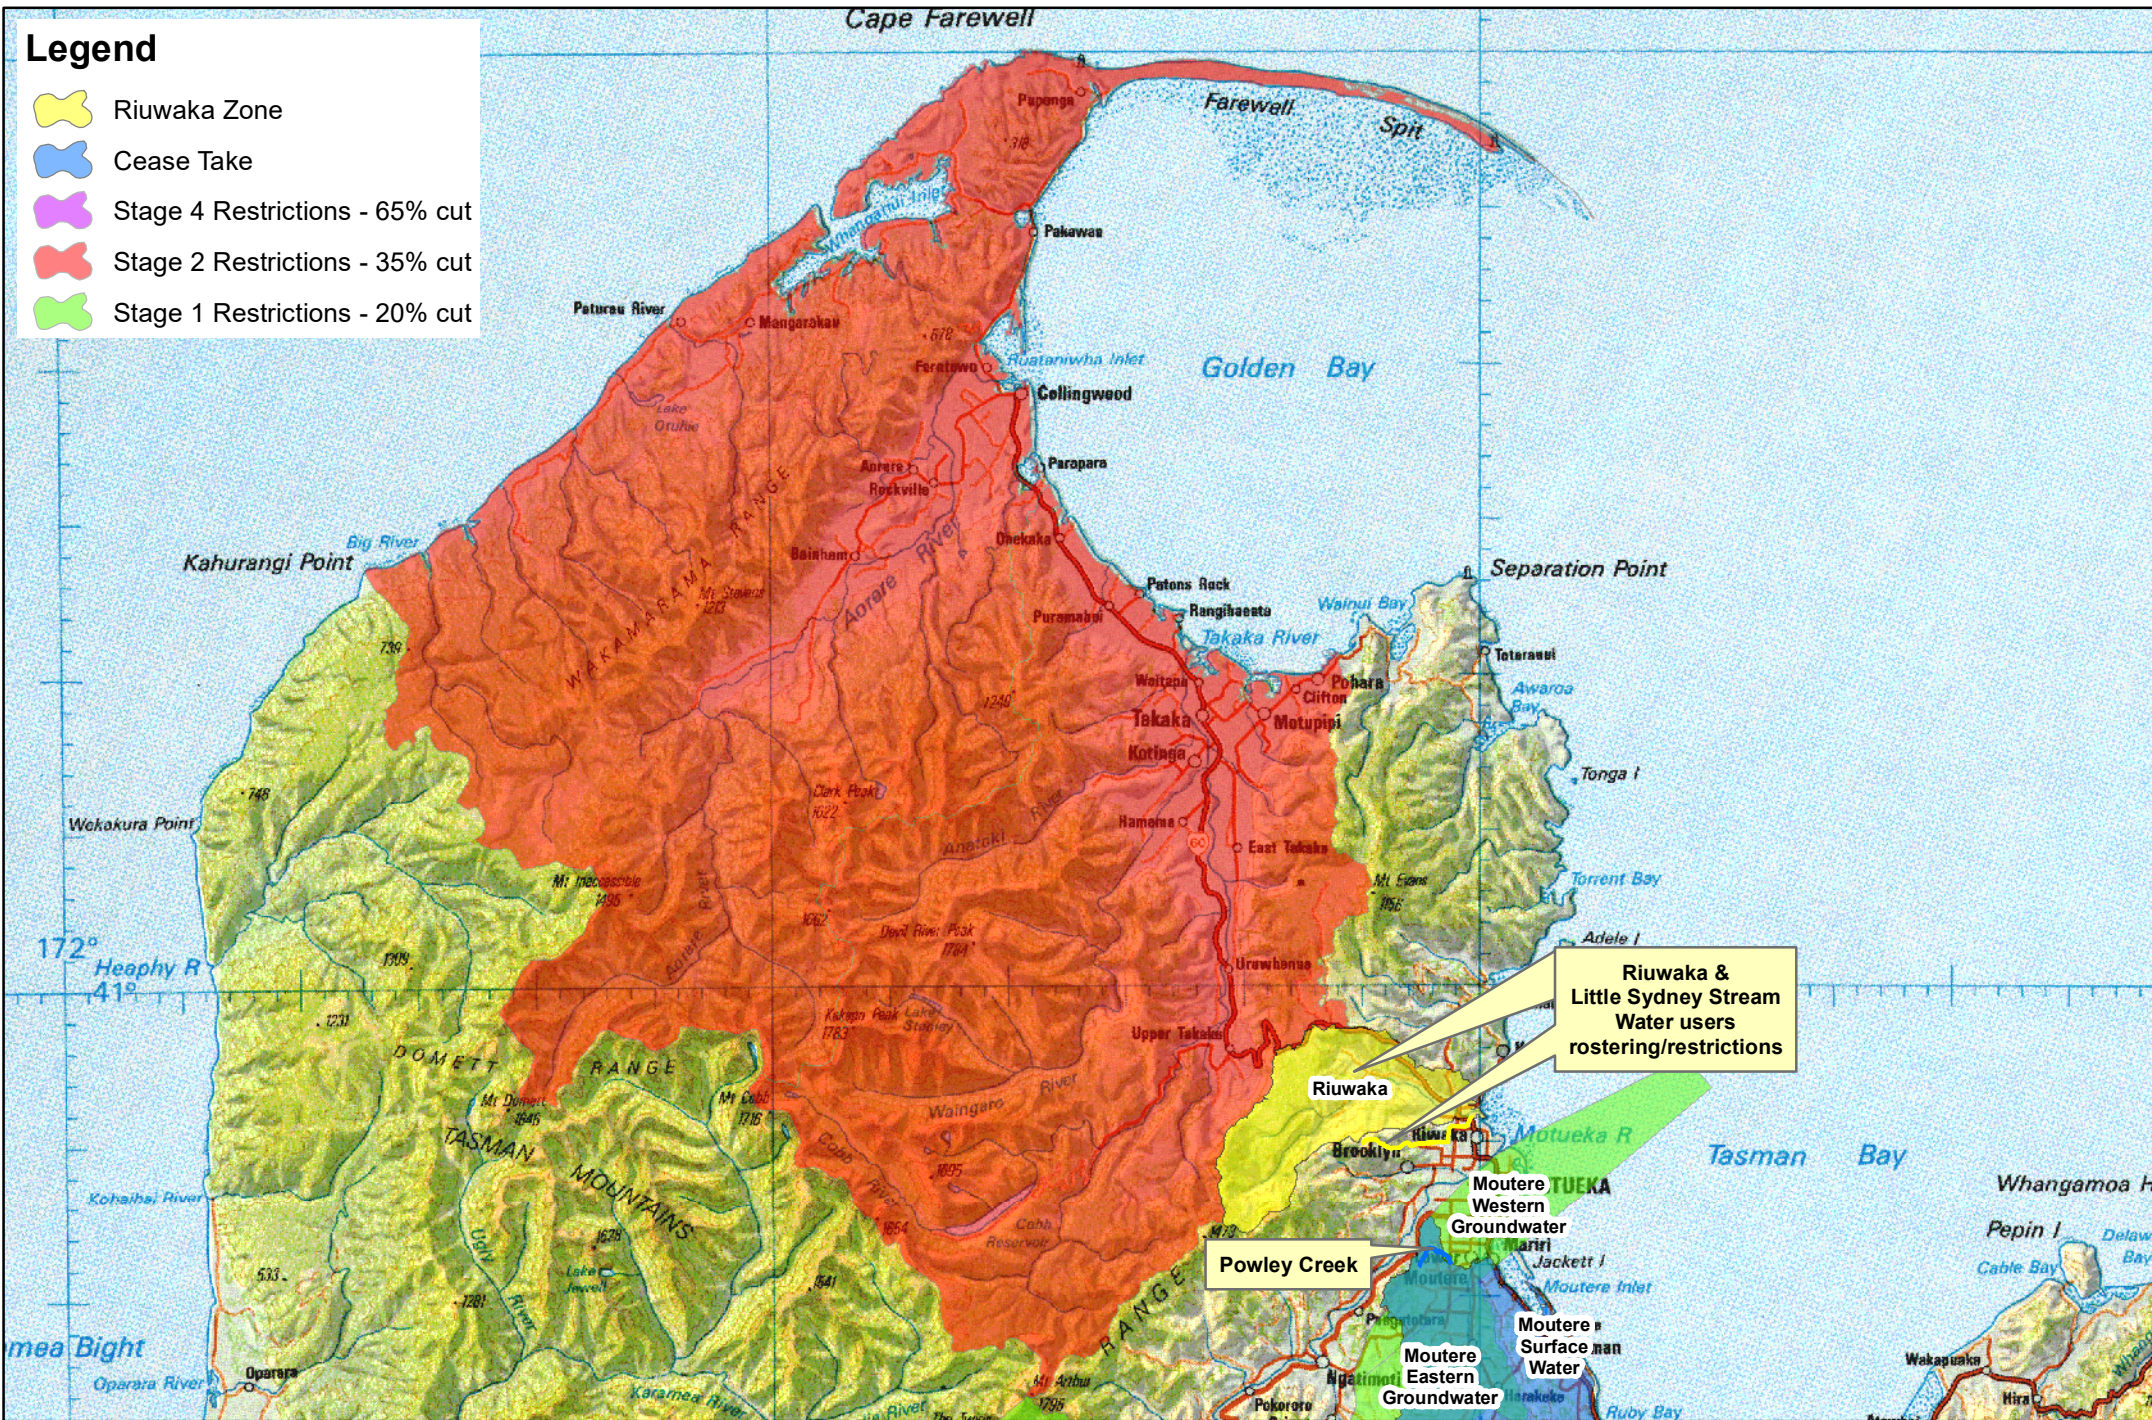

- Legend**
-  Riuwaka Zone
 -  Cease Take
 -  Stage 4 Restrictions - 65% cut
 -  Stage 2 Restrictions - 35% cut
 -  Stage 1 Restrictions - 20% cut

Water Restrictions - 4 March 2019

1:450,000