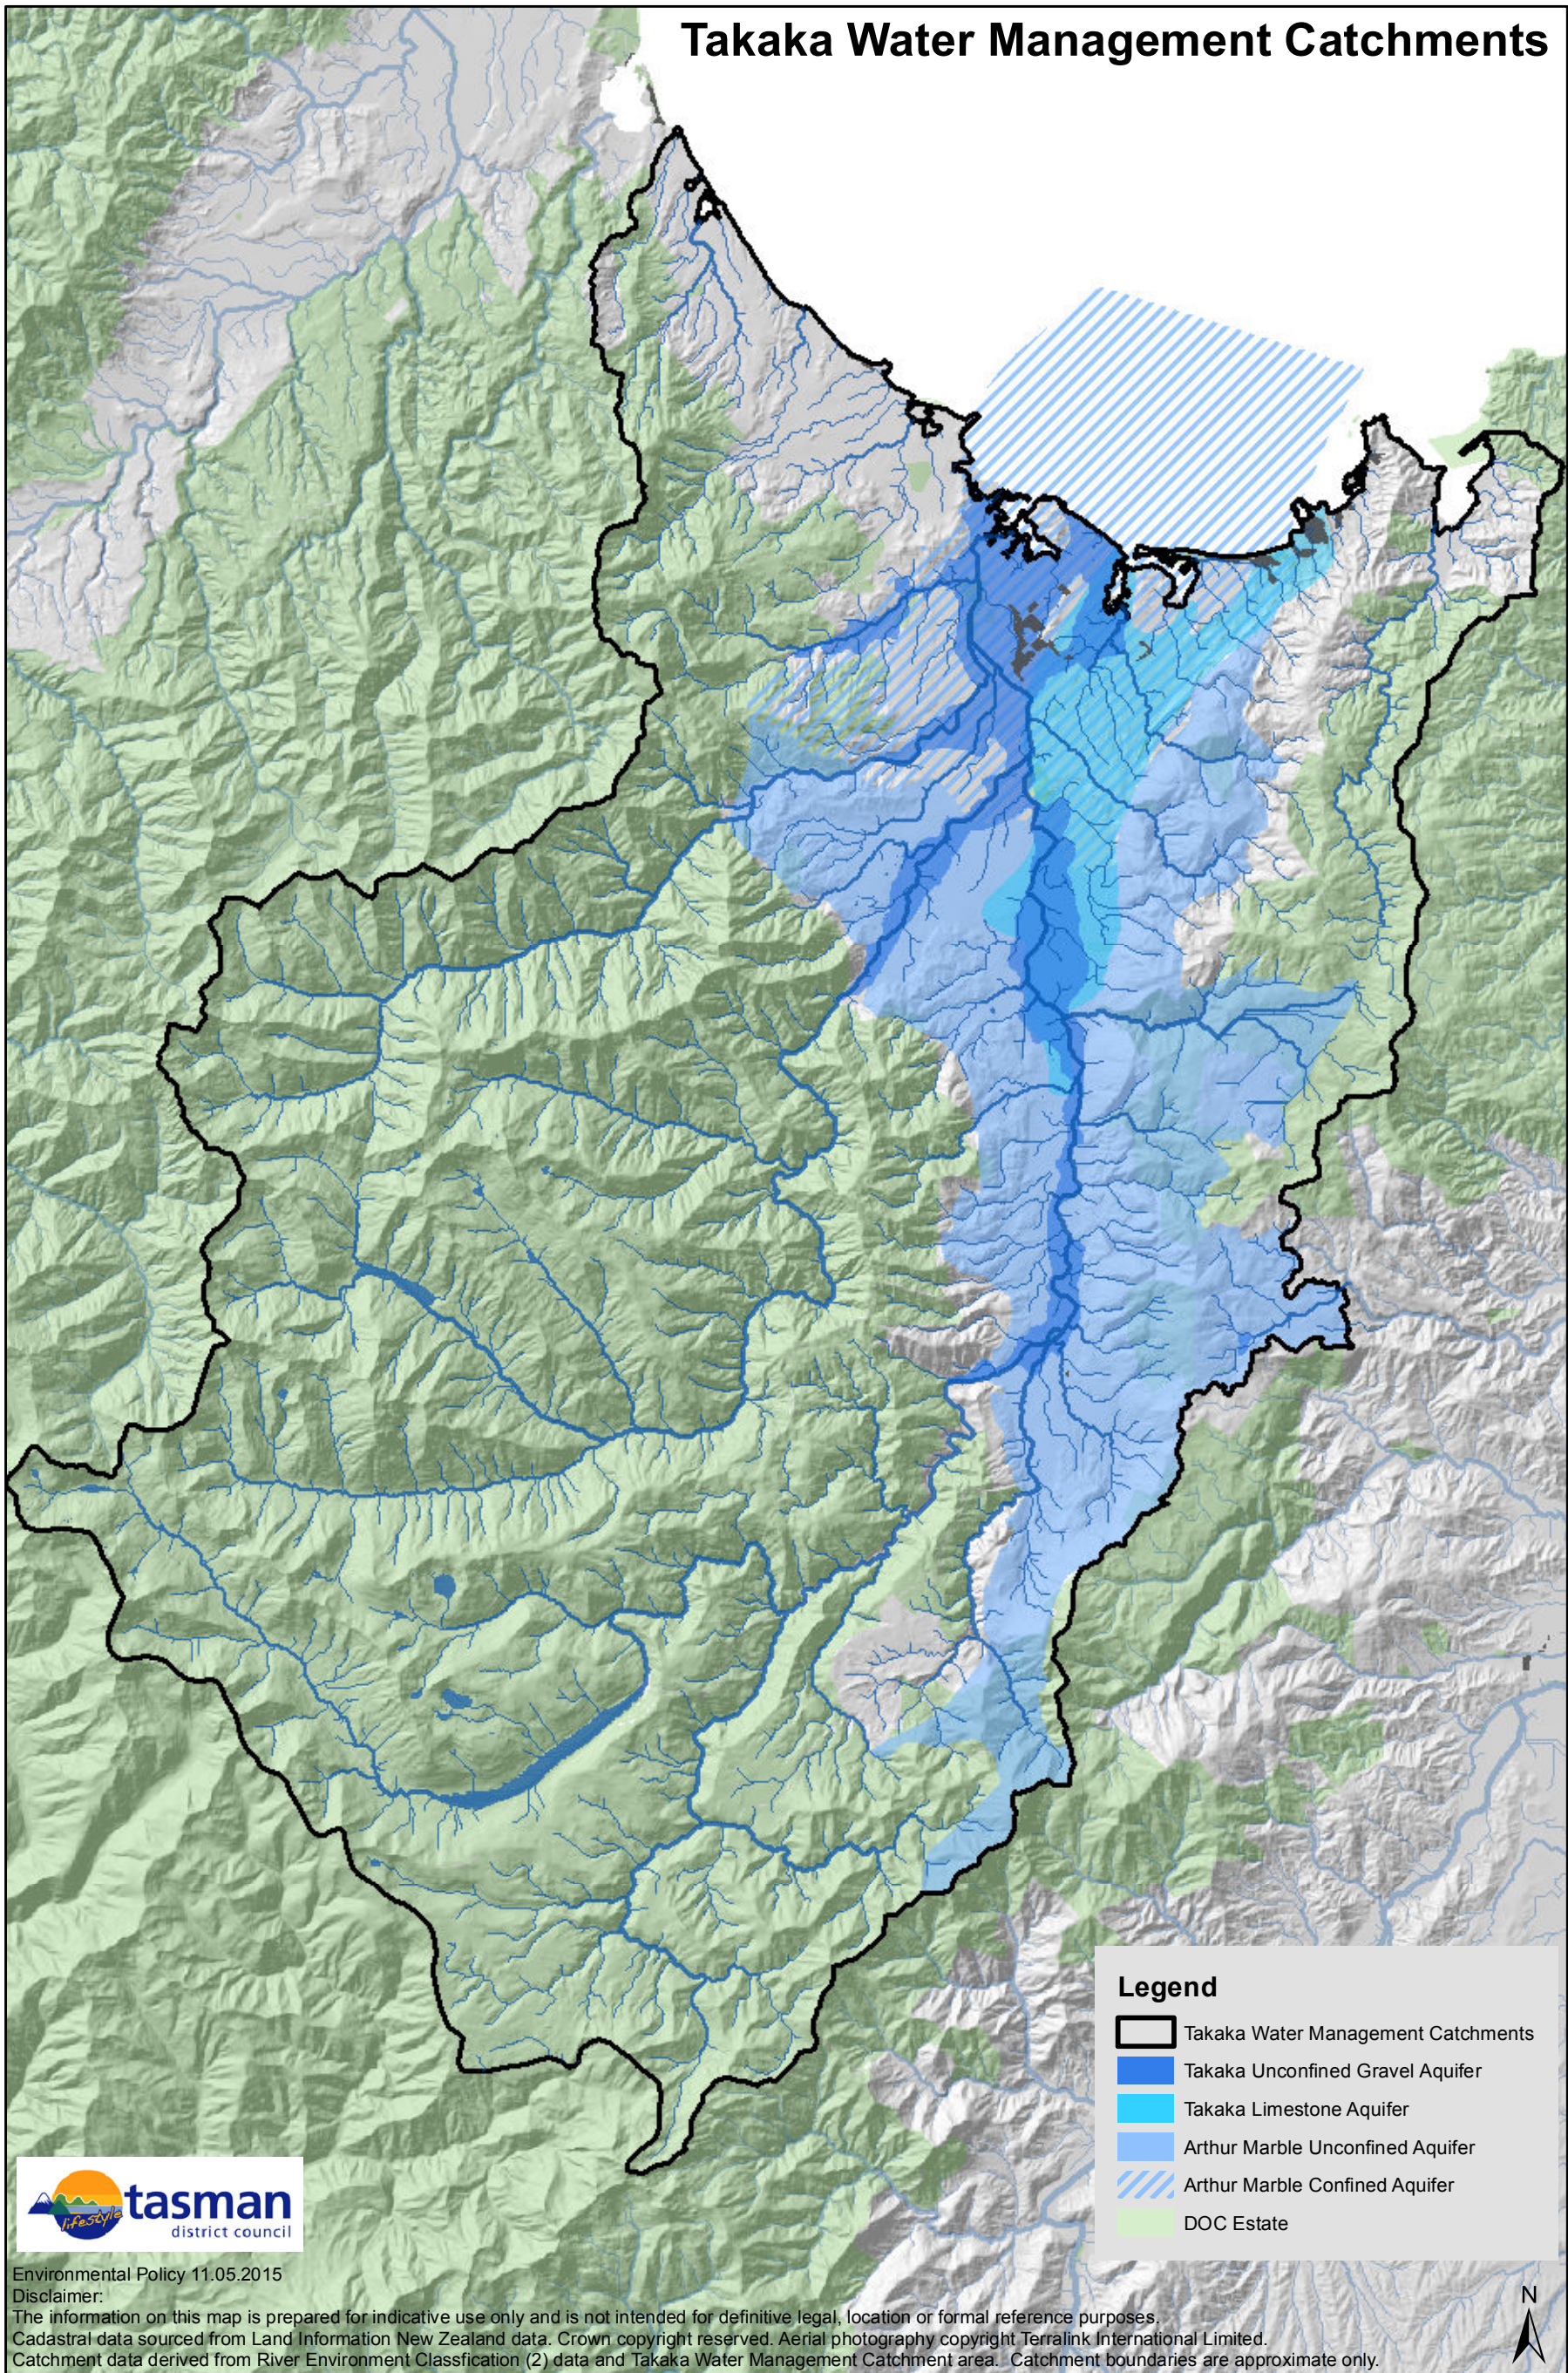

# Takaka Water Management Catchments

Environmental Policy 11.05.2015

Disclaimer:

The information on this map is prepared for indicative use only and is not intended for definitive legal, location or formal reference purposes.

Cadastral data sourced from Land Information New Zealand data. Crown copyright reserved. Aerial photography copyright Terralink International Limited.

Catchment data derived from River Environment Classification (2) data and Takaka Water Management Catchment area. Catchment boundaries are approximate only.