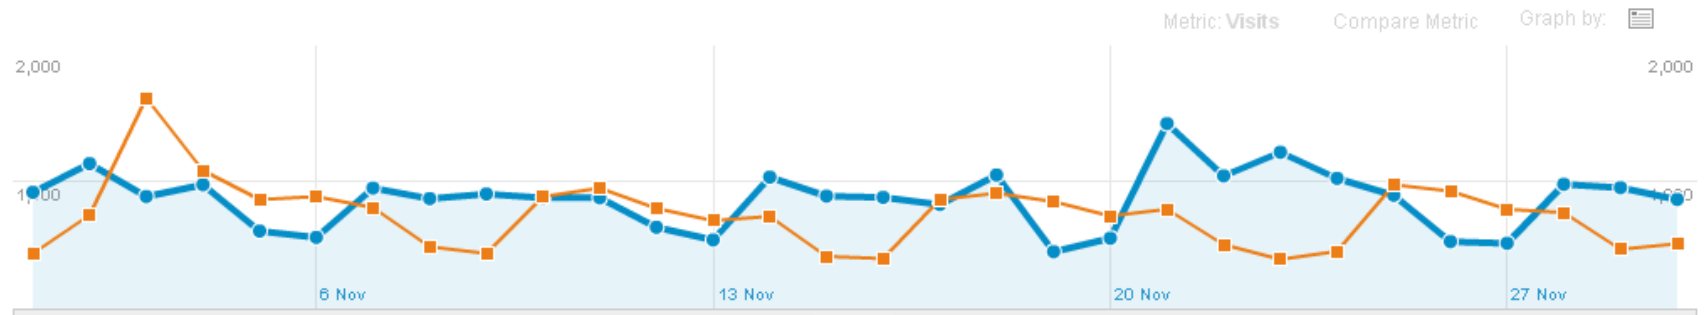

Appendix 1

Daily Visits to the Council Website - November 2011

Visitors Overview

1 Nov 2011 - 30 Nov 2011

Compare to: 1 Oct 2011 - 31 Oct 2011

01-Nov-2011 - 30-Nov-2011

100.00% of Total visits

01-Oct-2011 - 31-Oct-2011

100.00% of Total visits

Overview

Daily Visits to the Council Website - December 2011

Content Overview

1 Dec 2011 - 31 Dec 2011

Compare to: 1 Nov 2011 - 30 Nov 2011

01-Dec-2011 - 31-Dec-2011

100.00% of Total pageviews

01-Nov-2011 - 30-Nov-2011

100.00% of Total pageviews

Overview

Visitors Overview

1 Jan 2012 - 31 Jan 2012

Compare to: 1 Dec 2011 - 31 Dec 2011

01-Jan-2012 - 31-Jan-2012

100.00% of Total visits