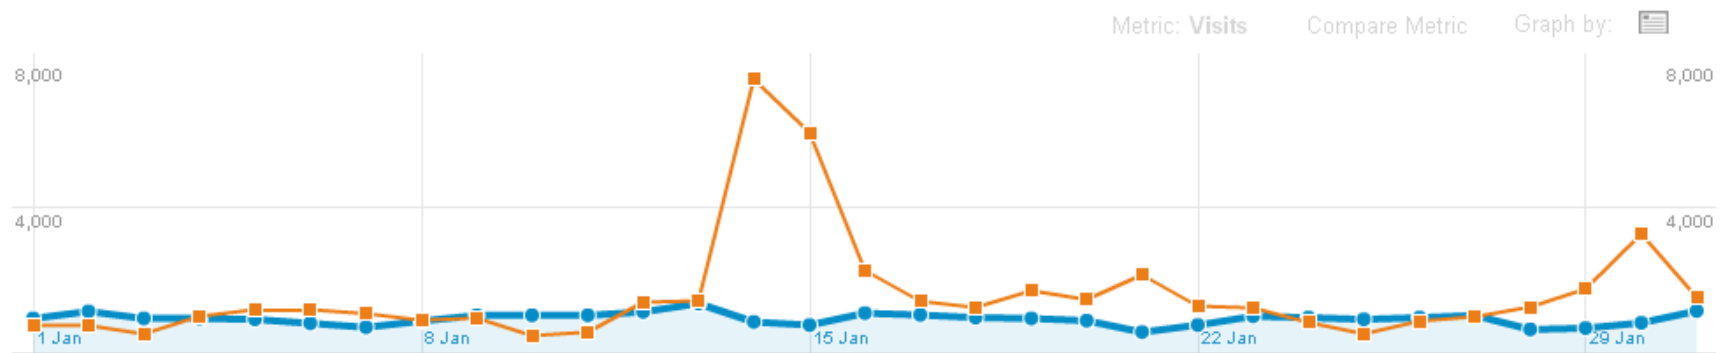

Daily Visits to the Council Website - December 2011

Content Overview

1 Dec 2011 - 31 Dec 2011

Compare to: 1 Nov 2011 - 30 Nov 2011

01-Dec-2011 - 31-Dec-2011

100.00% of Total pageviews

01-Nov-2011 - 30-Nov-2011

100.00% of Total pageviews

Overview

Visitors Overview

1 Jan 2012 - 31 Jan 2012

Compare to: 1 Dec 2011 - 31 Dec 2011

01-Jan-2012 - 31-Jan-2012

100.00% of Total visits

01-Dec-2011 - 31-Dec-2011

100.00% of Total visits

Overview