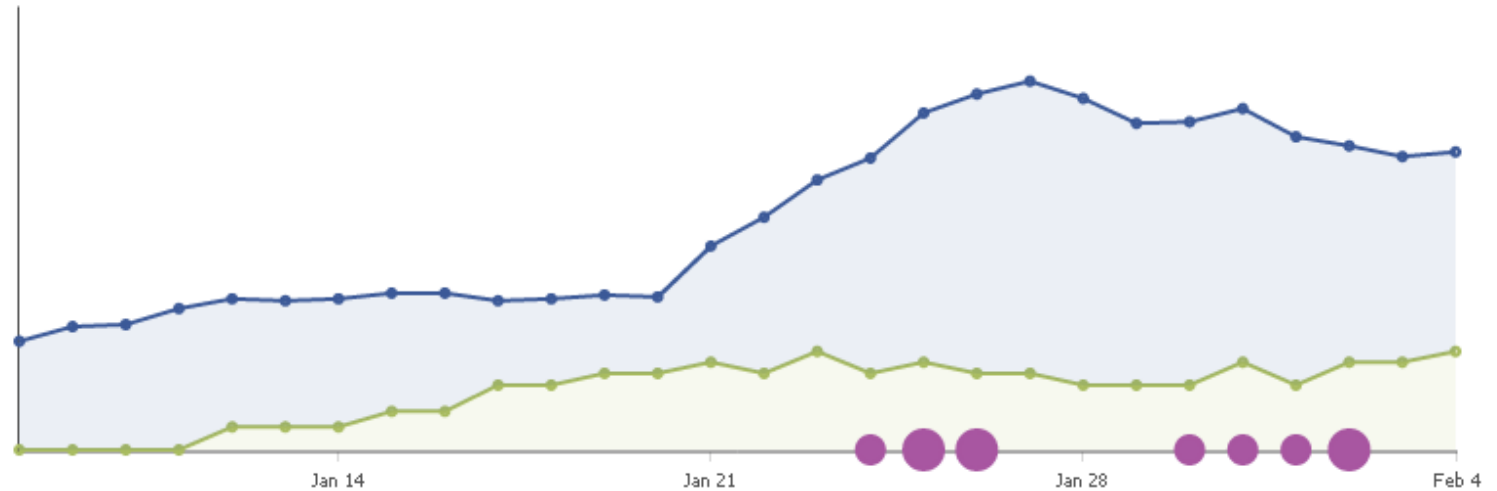

01-Nov-2011 - 30-Nov-2011

100.00% of Total pageviews

Overview

Visitors Overview

1 Jan 2012 - 31 Jan 2012

Compare to: 1 Dec 2011 - 31 Dec 2011

01-Jan-2012 - 31-Jan-2012

100.00% of Total visits

Export Data

Total Likes? **74** ↑5.71% Friends of Fans? **16,415** ↑4.72% People Talking About This? **7** ↑75% Weekly Total Reach? **146** ↓-19.78%

Posts? People Talking About This? Weekly Total Reach?