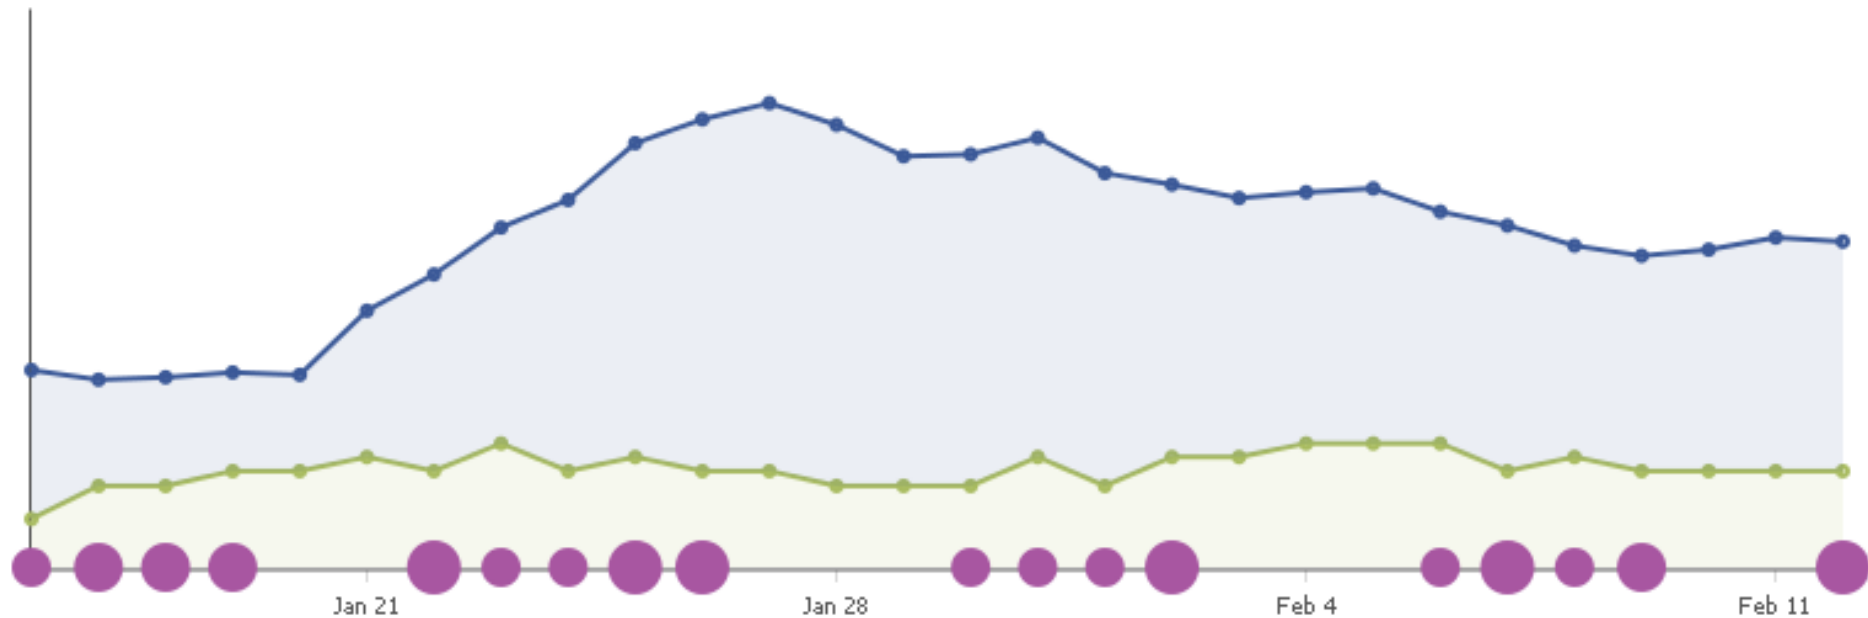

Tasman District Council ▶ Insights

Promote Your Page

Community/Government · Tasman, New Zealand · [Edit Info](#)

Data through 2/12 (All dates and times are in Pacific Time)

[Export Data](#) ⌵

Total Likes? Friends of Fans? People Talking About This? Weekly Total Reach?
75 ● 0% **16,855** ↑ 1.41% **5** ↓ -28.57% **121** ↓ -18.24%

■ Posts? ■ People Talking About This? ■ Weekly Total Reach?

Graph By: 