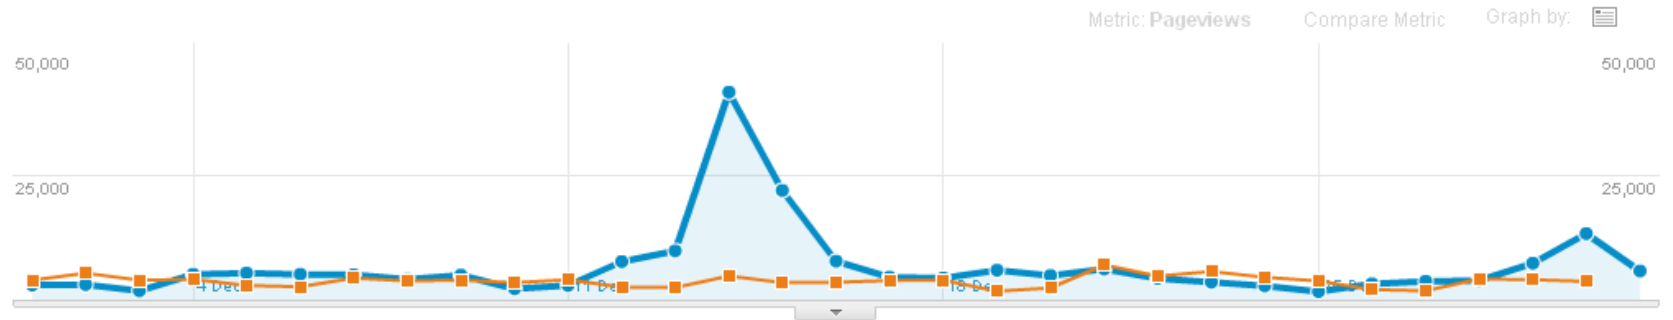

100.00% of Total visits

Overview

Daily Visits to the Council Website - December 2011

Content Overview

1 Dec 2011 - 31 Dec 2011

Compare to: 1 Nov 2011 - 30 Nov 2011

01-Dec-2011 - 31-Dec-2011

100.00% of Total pageviews

01-Nov-2011 - 30-Nov-2011

100.00% of Total pageviews

Overview

Visitors Overview

1 Jan 2012 - 31 Jan 2012

Compare to: 1 Dec 2011 - 31 Dec 2011

01-Jan-2012 - 31-Jan-2012

100.00% of Total visits