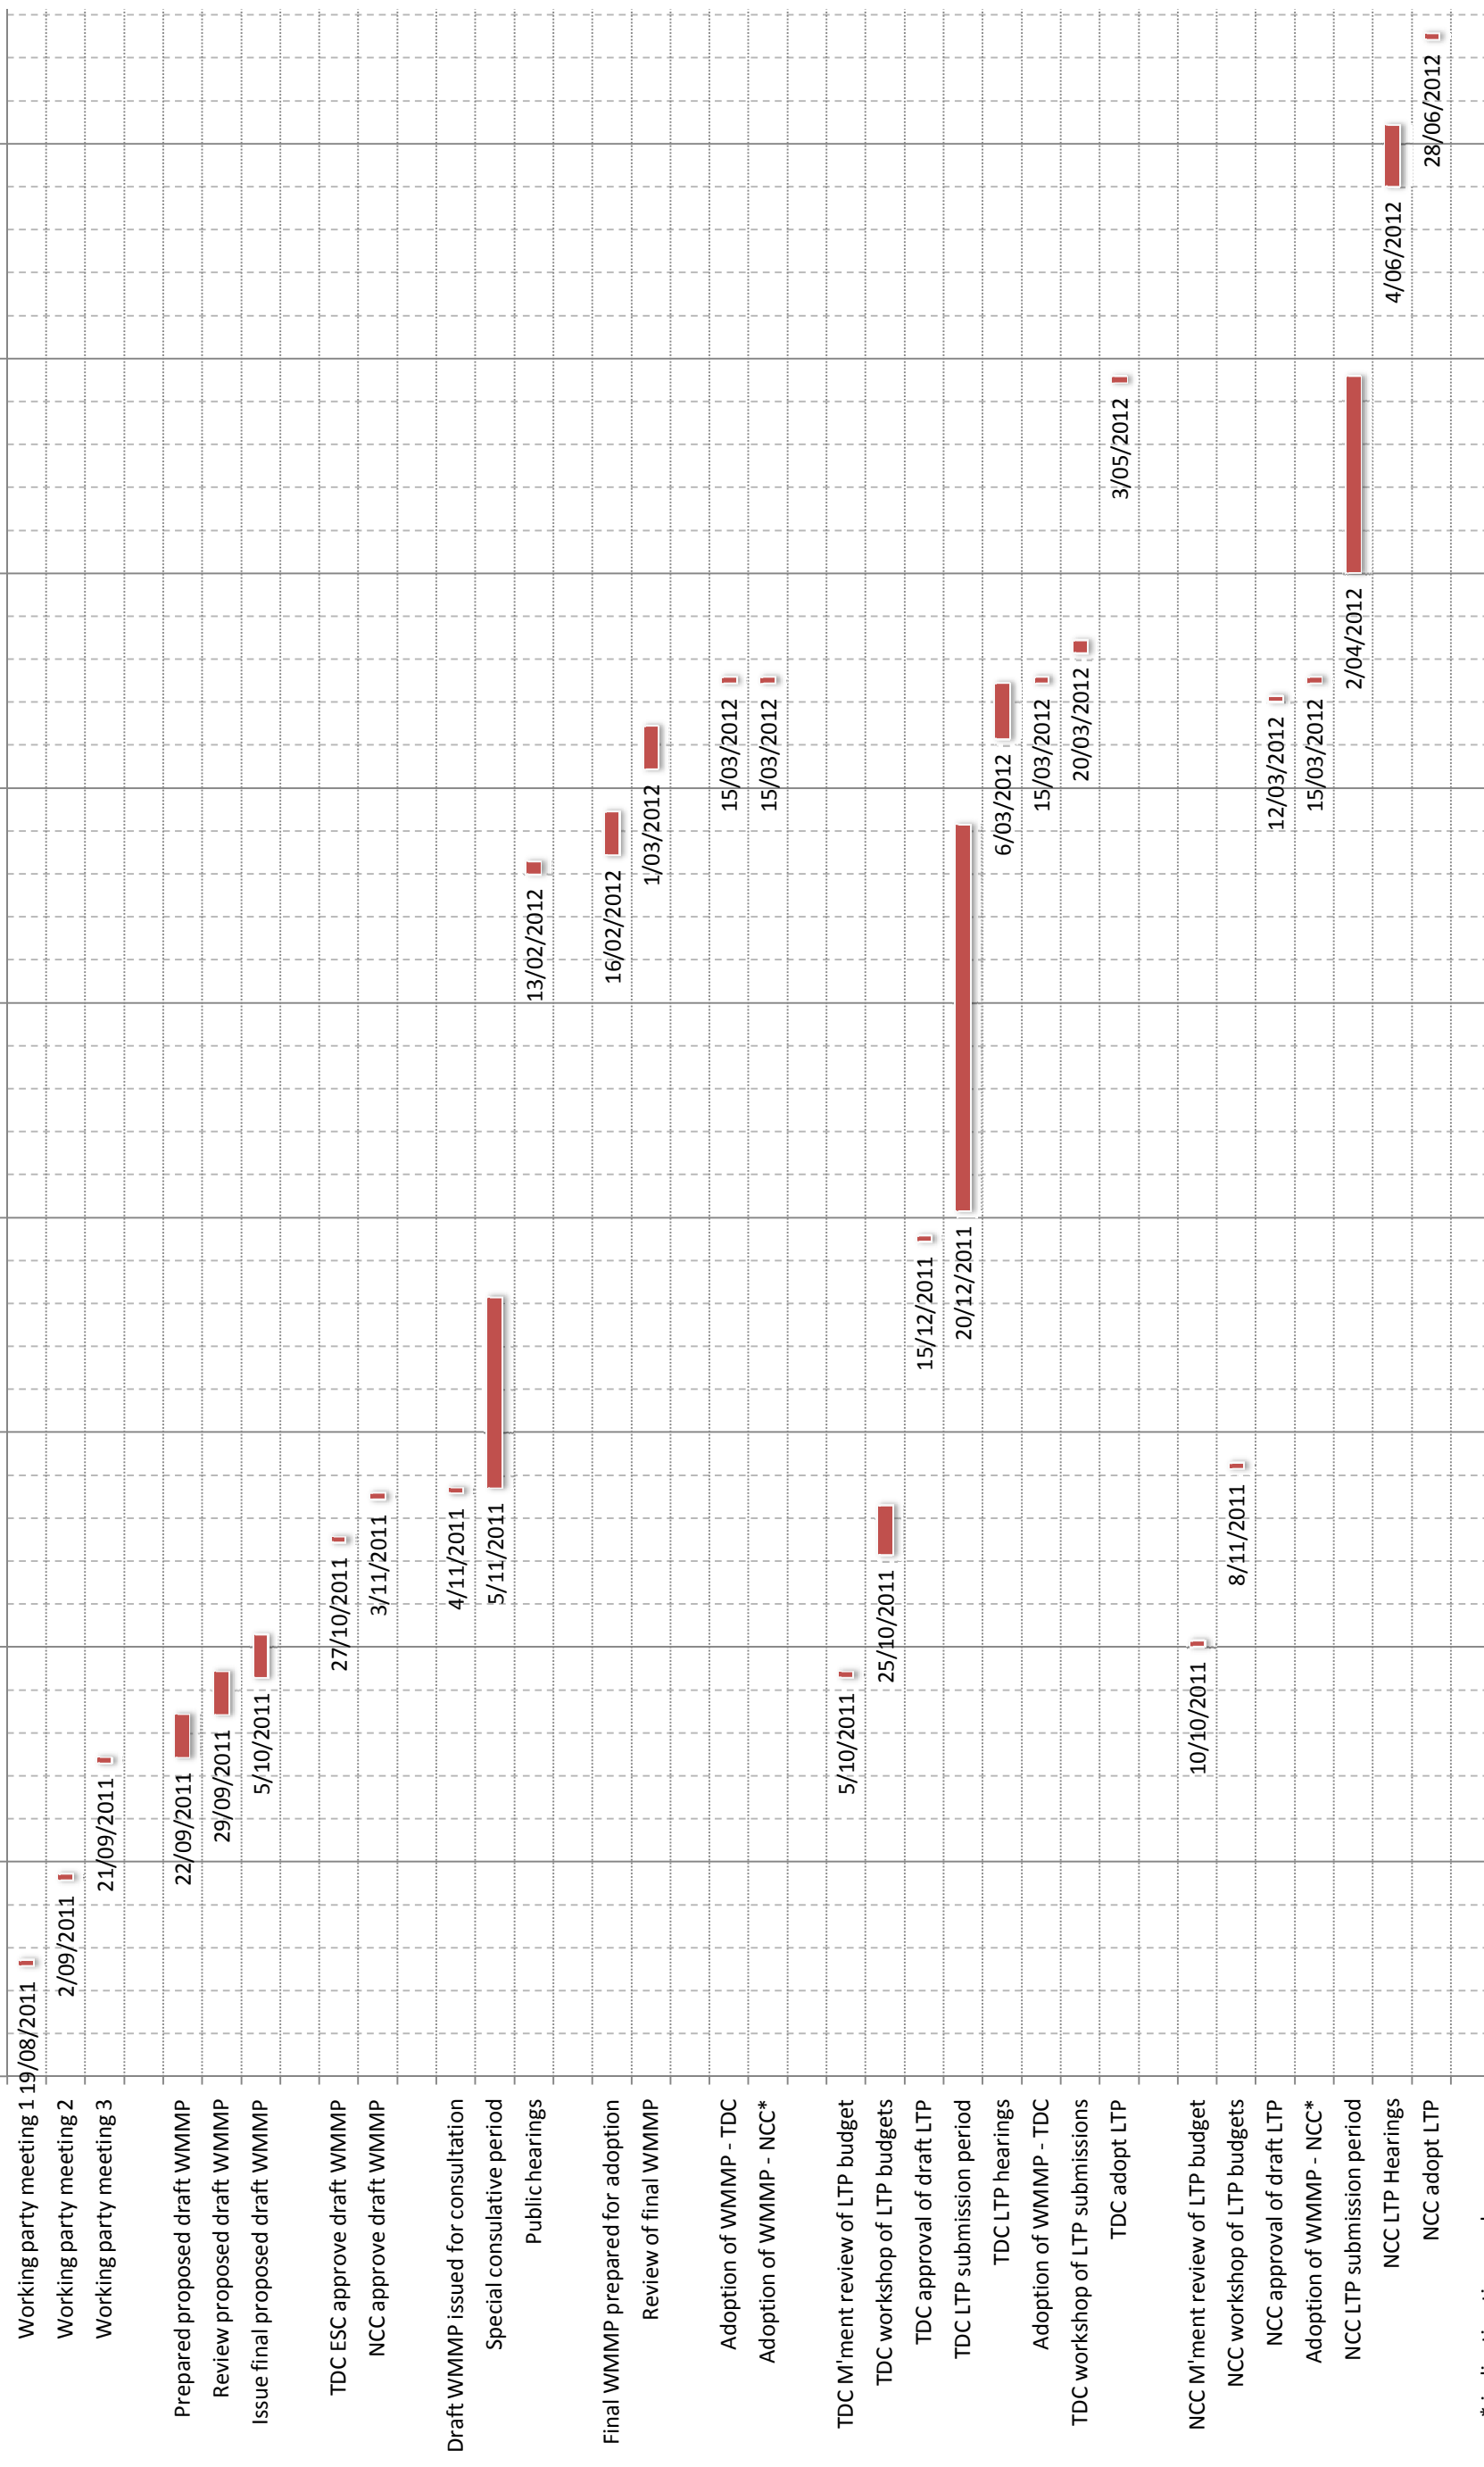

## Draft WMMP and LTP Programme

1 August 2011    5 September 2011    10 October 2011    14 November 2011    19 December 2011    23 January 2012    27 February 2012    2 April 2012    7 May 2012    11 June 2012

\* indicative time only