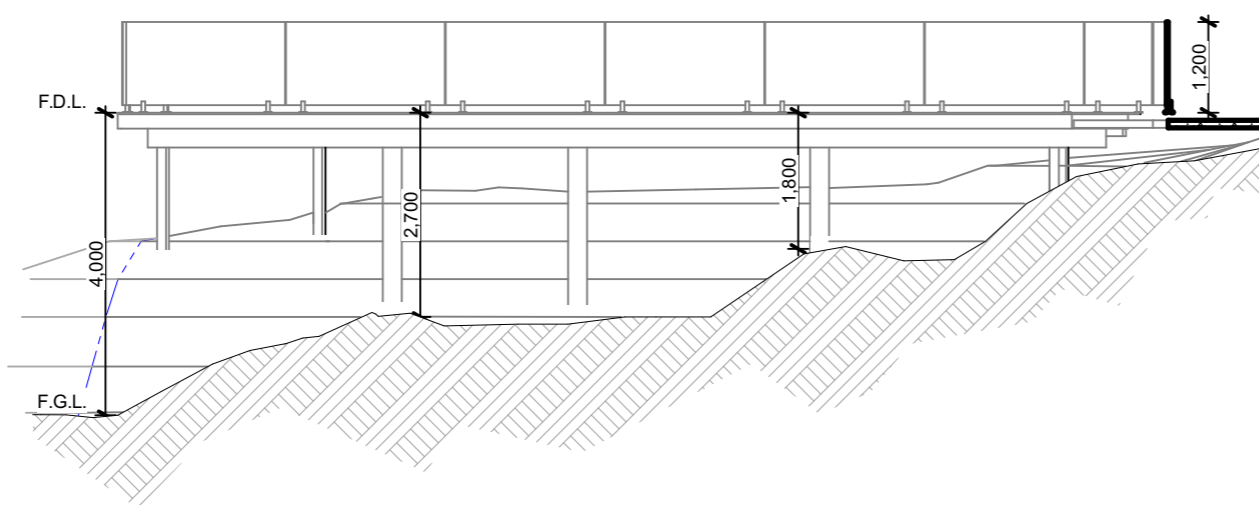

**Western Elevation**  
 Scale 1:100

**Southern Elevation**  
 Scale 1:100

project

**David Tipple**  
 Deck - As built  
 38 Kaiteriteri Sandy Bay Road  
 Kaiteriteri

title

**Southern and Western Elevation**

design

drawn **TOG**

file **2022 Tipple**

status **Resource Consent**

issue **A**

sheet **A111**

printed **20/02/2024** print size **A3**

This drawing is copyright. Under no circumstances may this drawing be reproduced in any form without the written permission