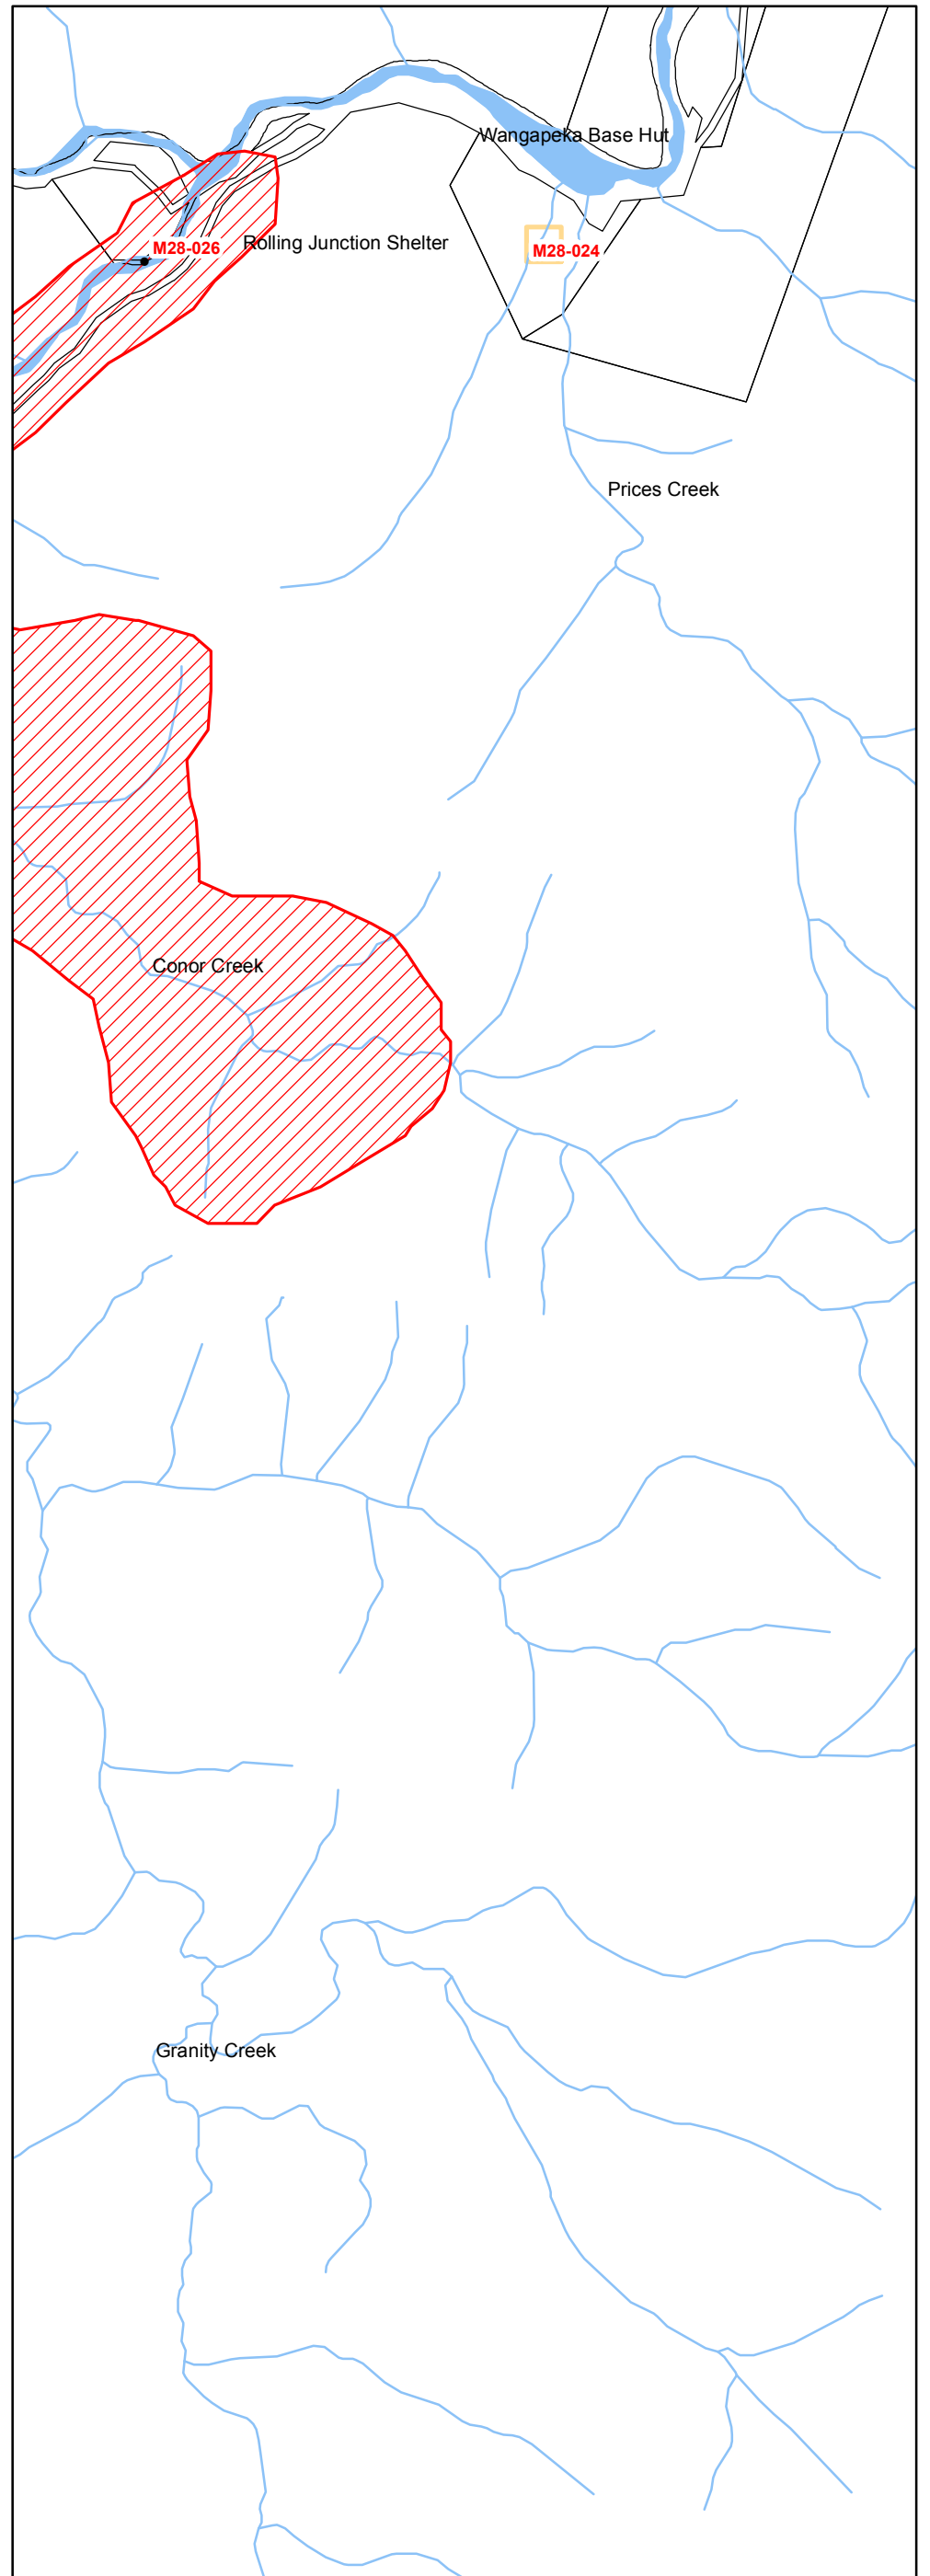

Map A011: Kahurangi South West

Map A012: Kahurangi South East

TASMAN RESOURCE MANAGEMENT PLAN
31 January 2015
Operative

Sourced from Land Information New Zealand data.
 Crown Copyright reserved.

1:20,000

Cultural Heritage Sites

Maps: A011 - A012