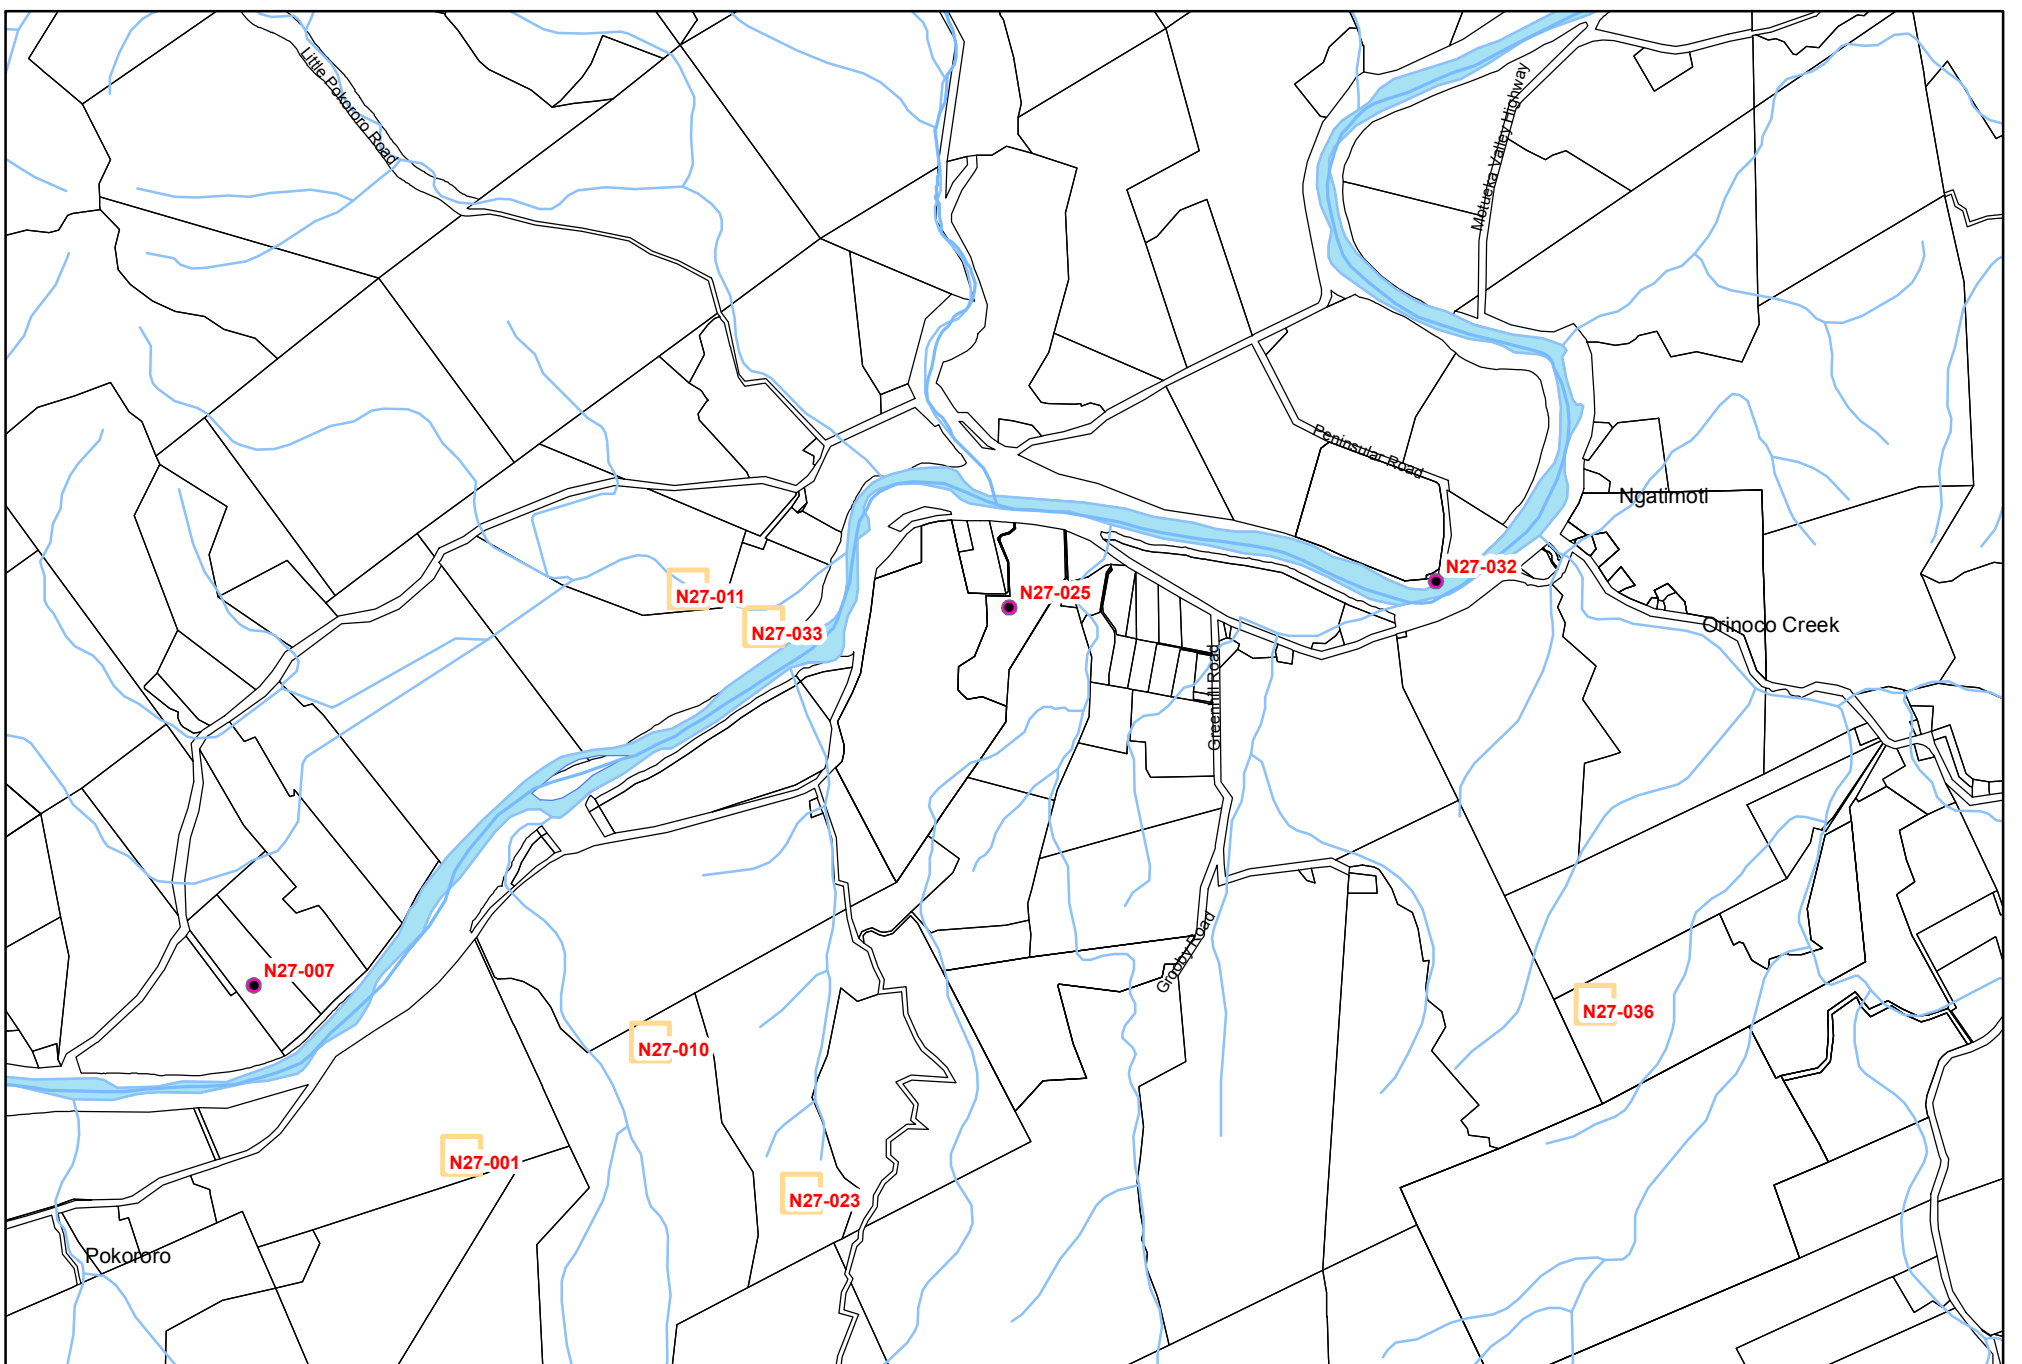

Map AK15: Graham Valley

Map AK16: Ngatimoti

TASMAN RESOURCE MANAGEMENT PLAN
31 January 2015
Operative

Sourced from Land Information New Zealand data.
 Crown Copyright reserved.

1:20,000

Cultural Heritage Sites

Maps: AK15 - AK16