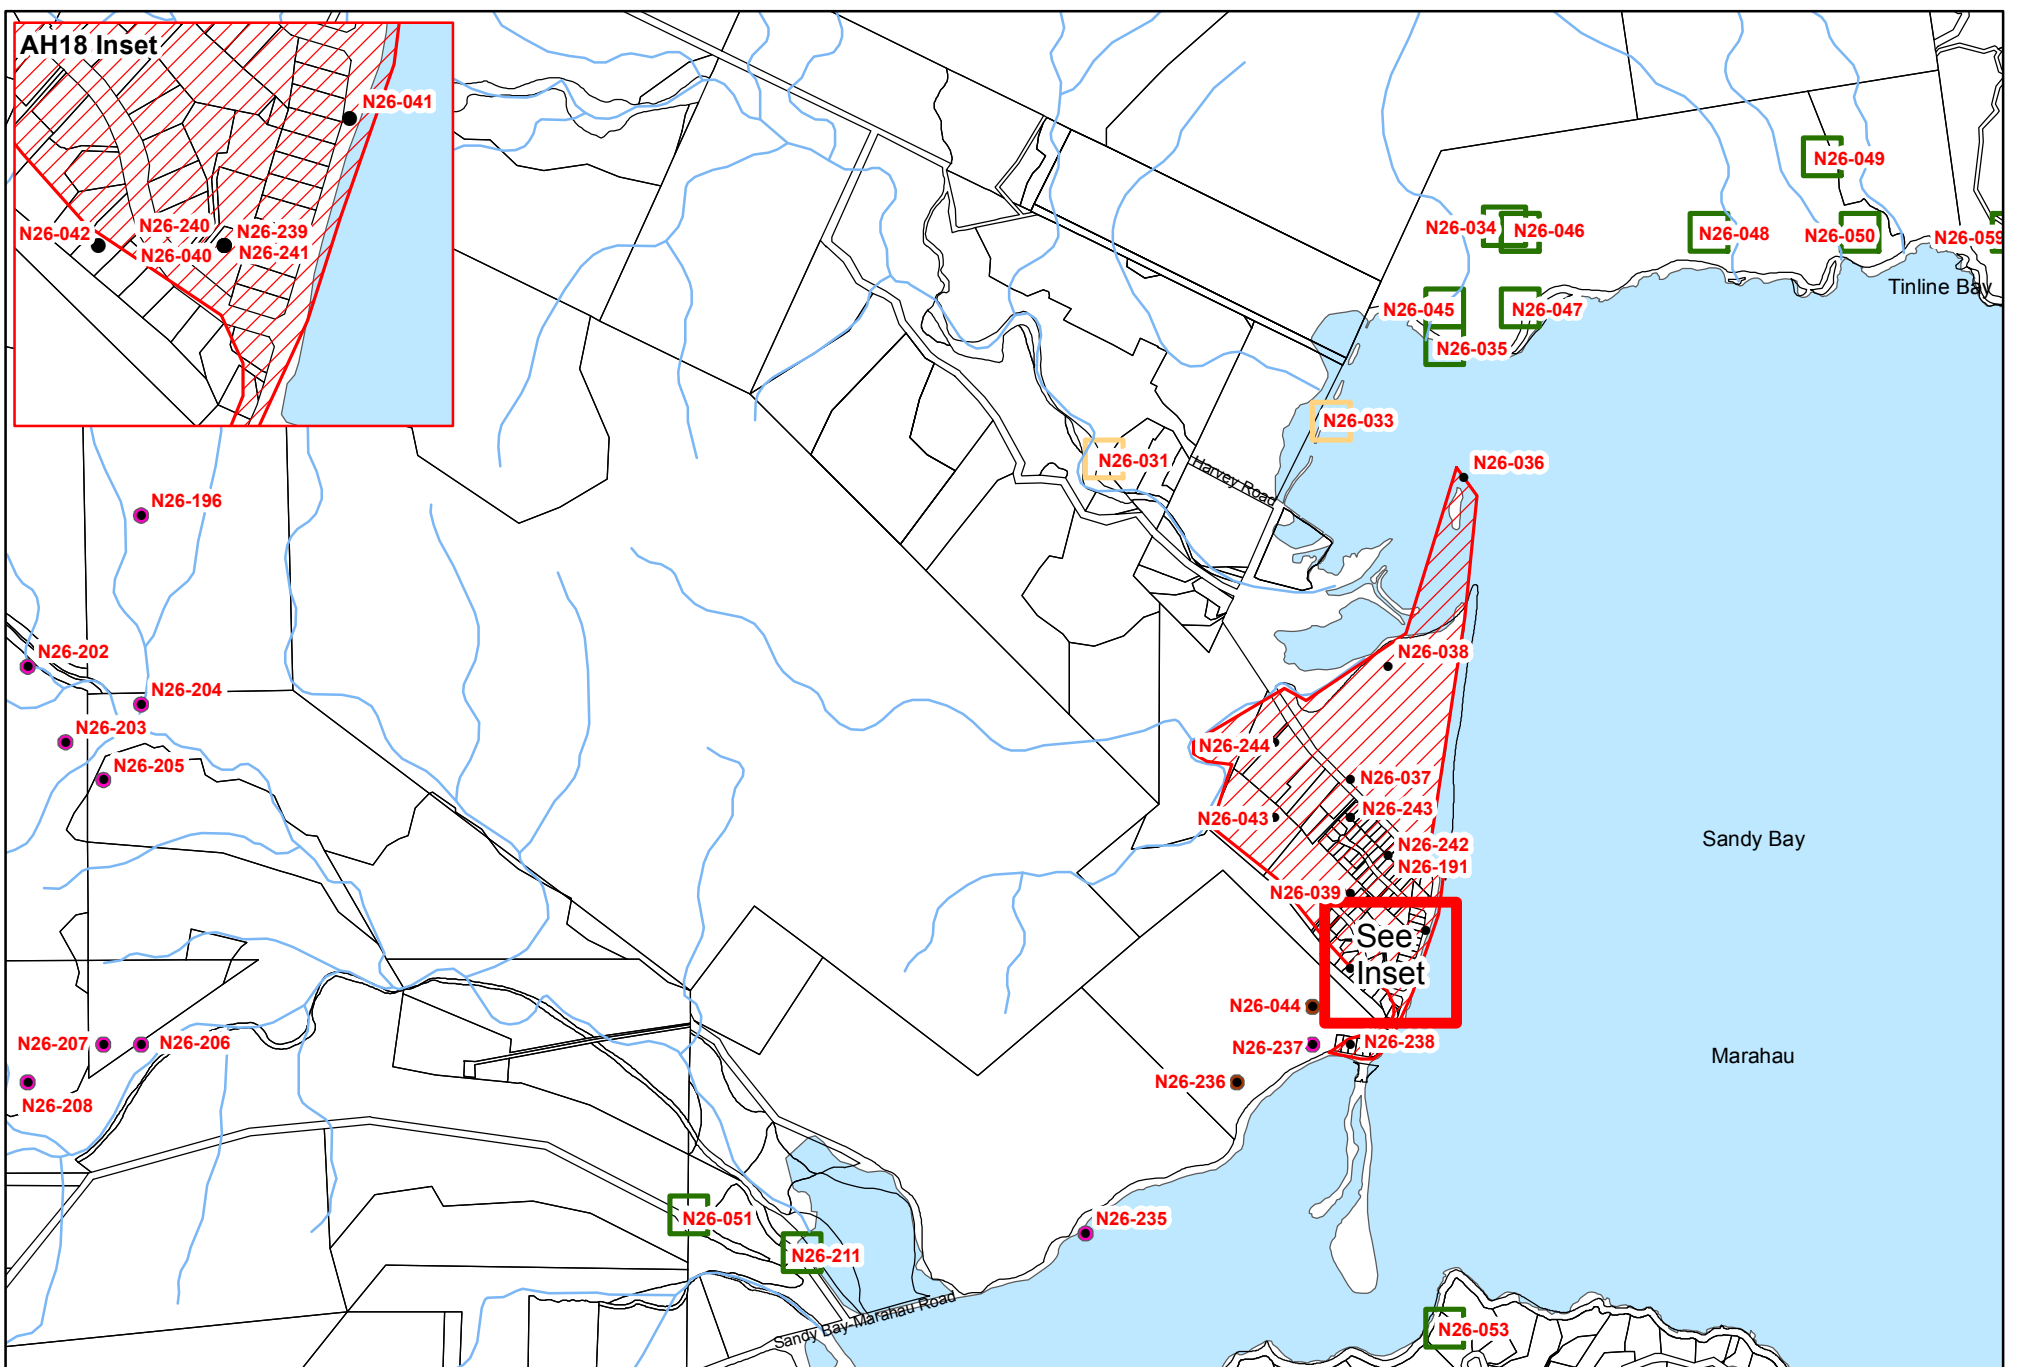

Map AH17: Marahau West

Map AH18: Sandy Bay

**TASMAN RESOURCE MANAGEMENT PLAN**  
**31 January 2015**  
**Operative**

Sourced from Land Information New Zealand data.  
 Crown Copyright reserved.

1:20,000

**Cultural Heritage Sites**

**Maps: AH17 - AH18**