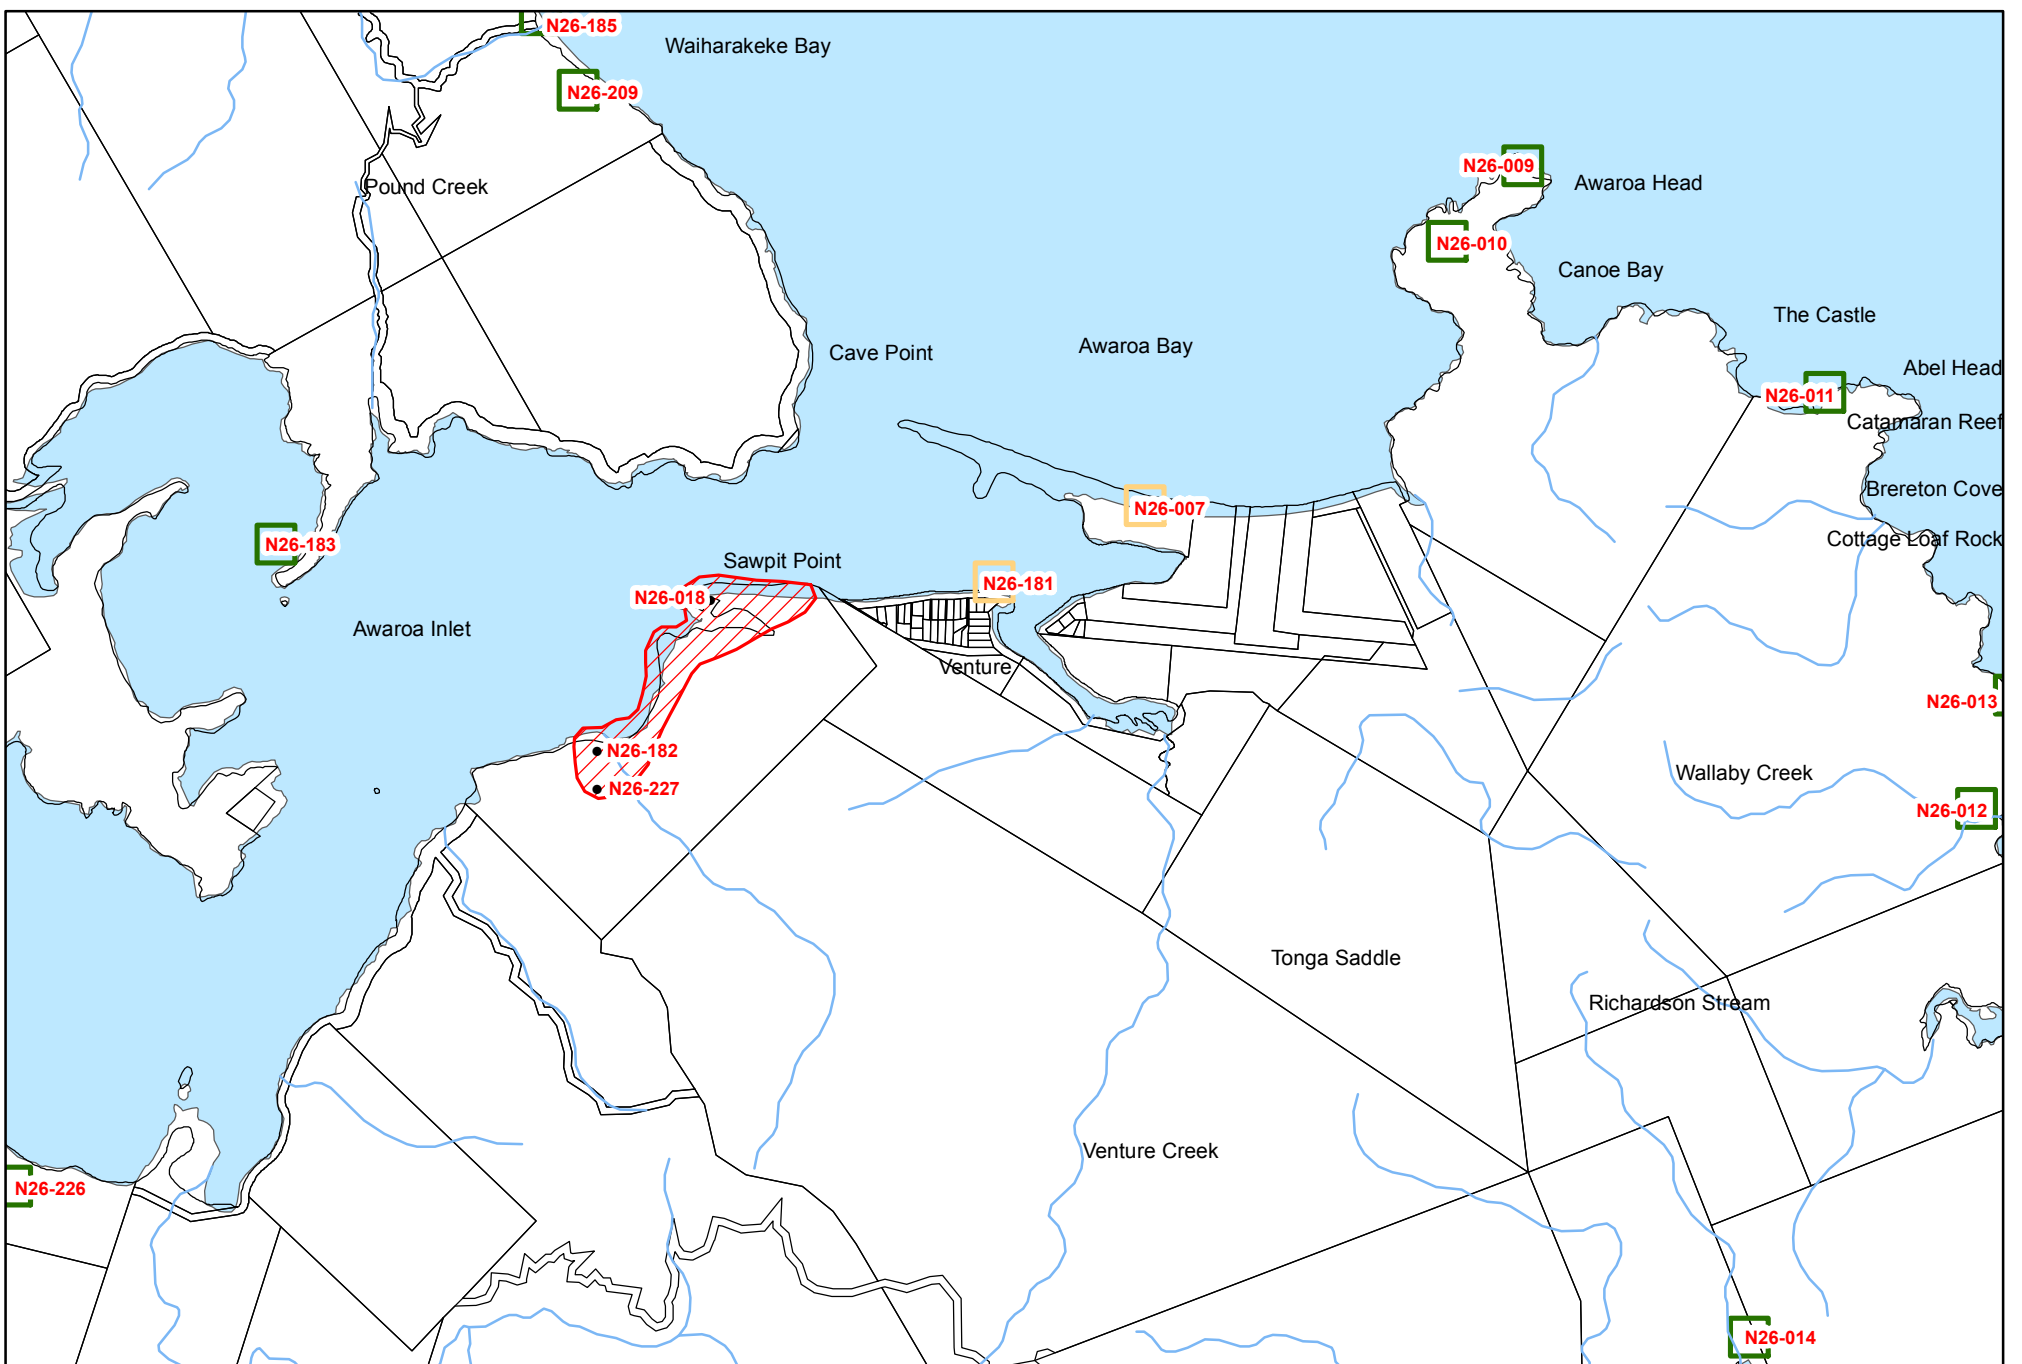

Map AF18: Totaranui

Map AF19: Awaroa

TASMAN RESOURCE MANAGEMENT PLAN
31 January 2015
Operative

Sourced from Land Information New Zealand data.
 Crown Copyright reserved.

1:20,000

Cultural Heritage Sites

Maps: AF18 - AF19