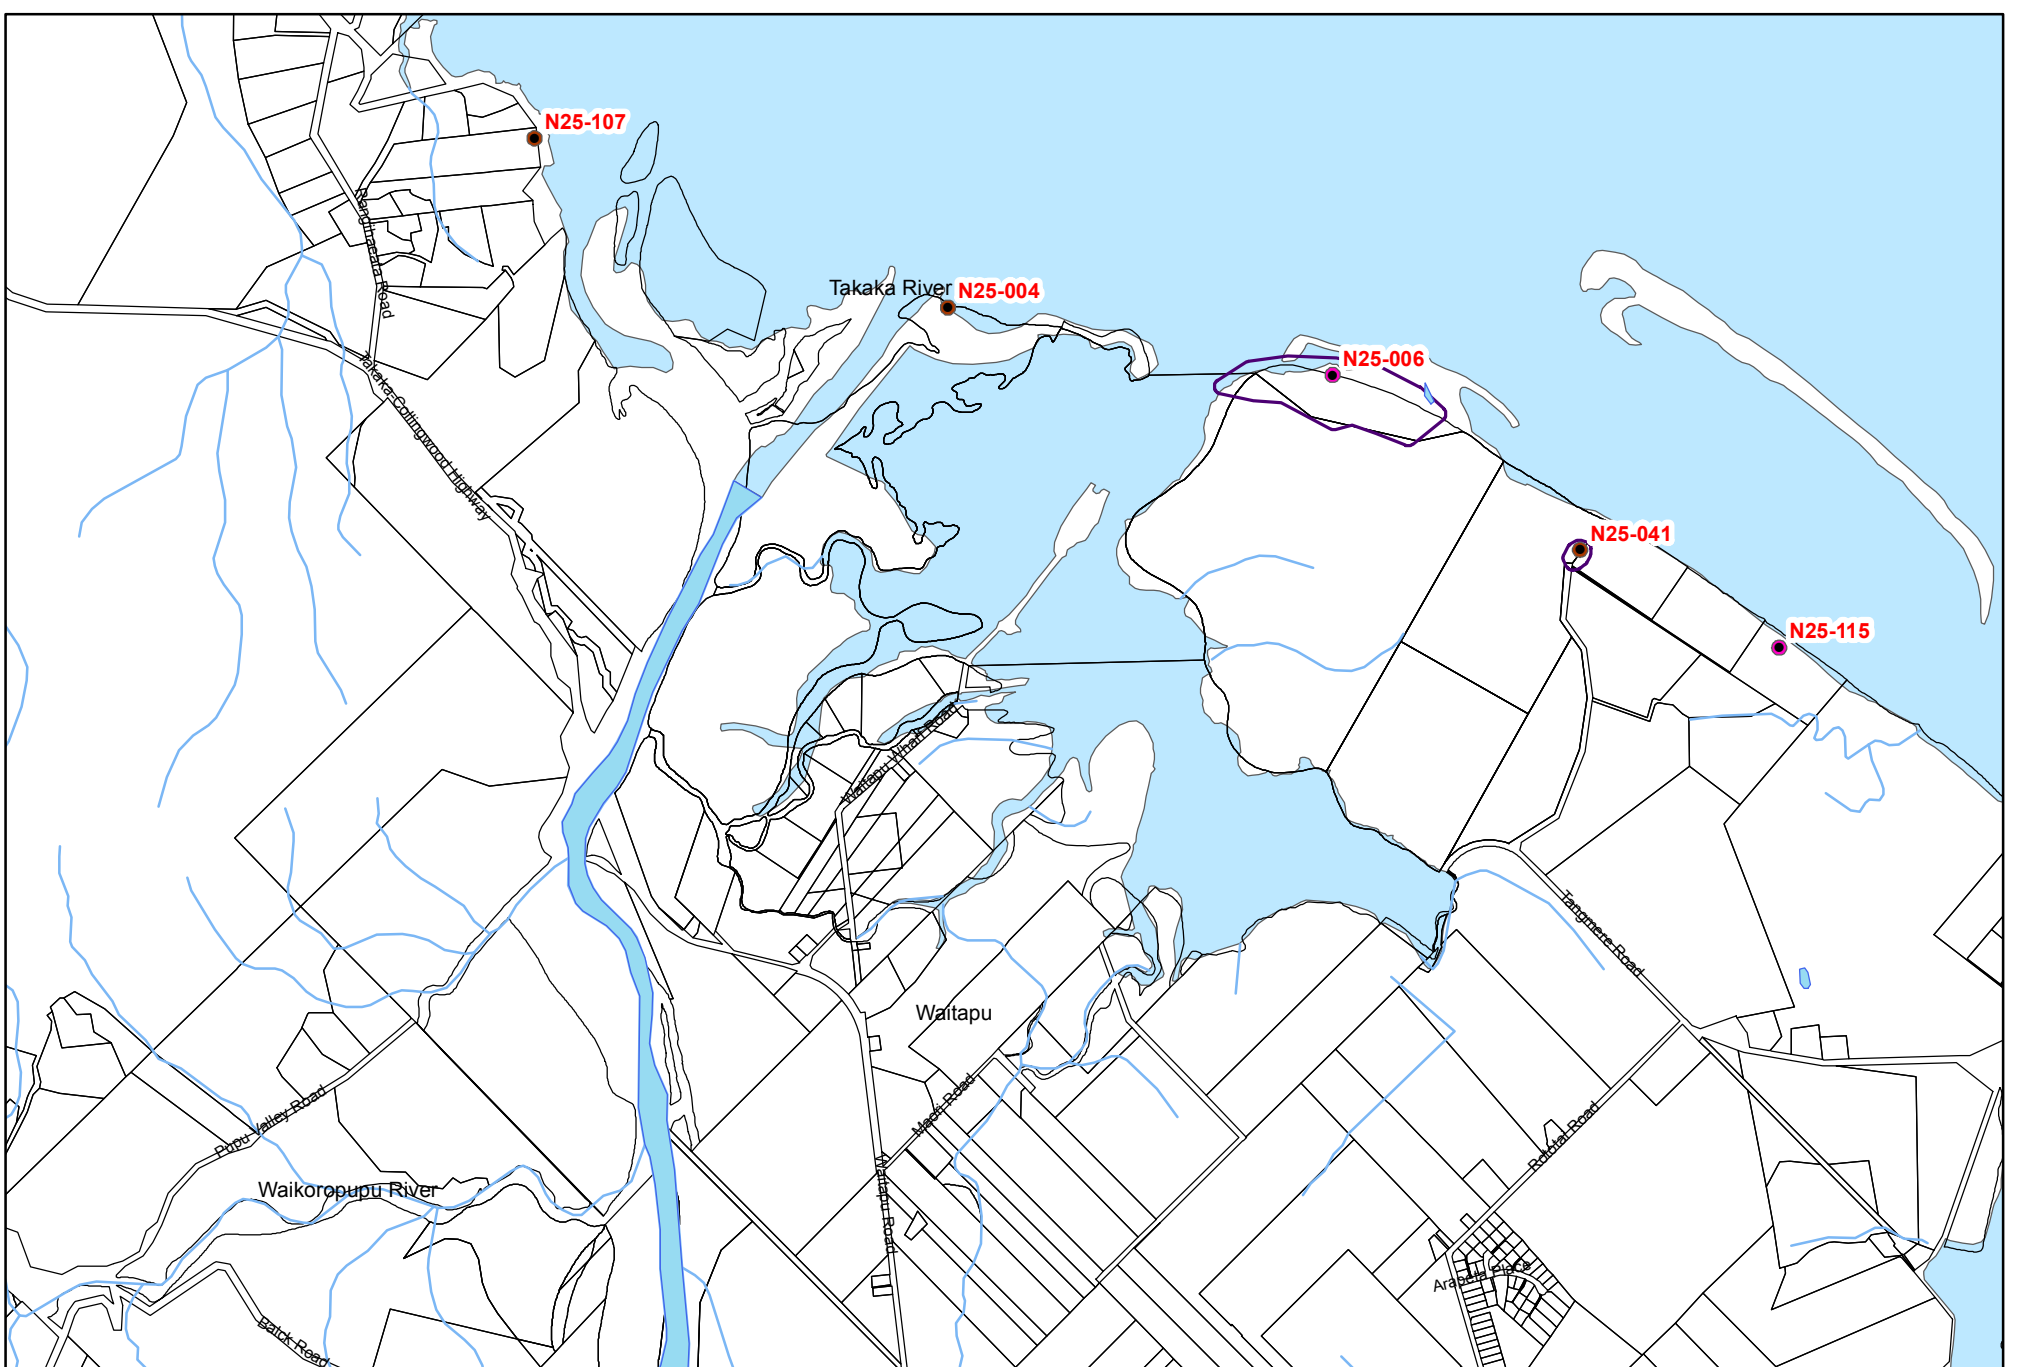

Map AF14: Waikoropupu

Map AF15: Waitapu

TASMAN RESOURCE MANAGEMENT PLAN
31 January 2015
Operative

Sourced from Land Information New Zealand data.
 Crown Copyright reserved.

1:20,000

Cultural Heritage Sites

Maps: AF14 - AF15