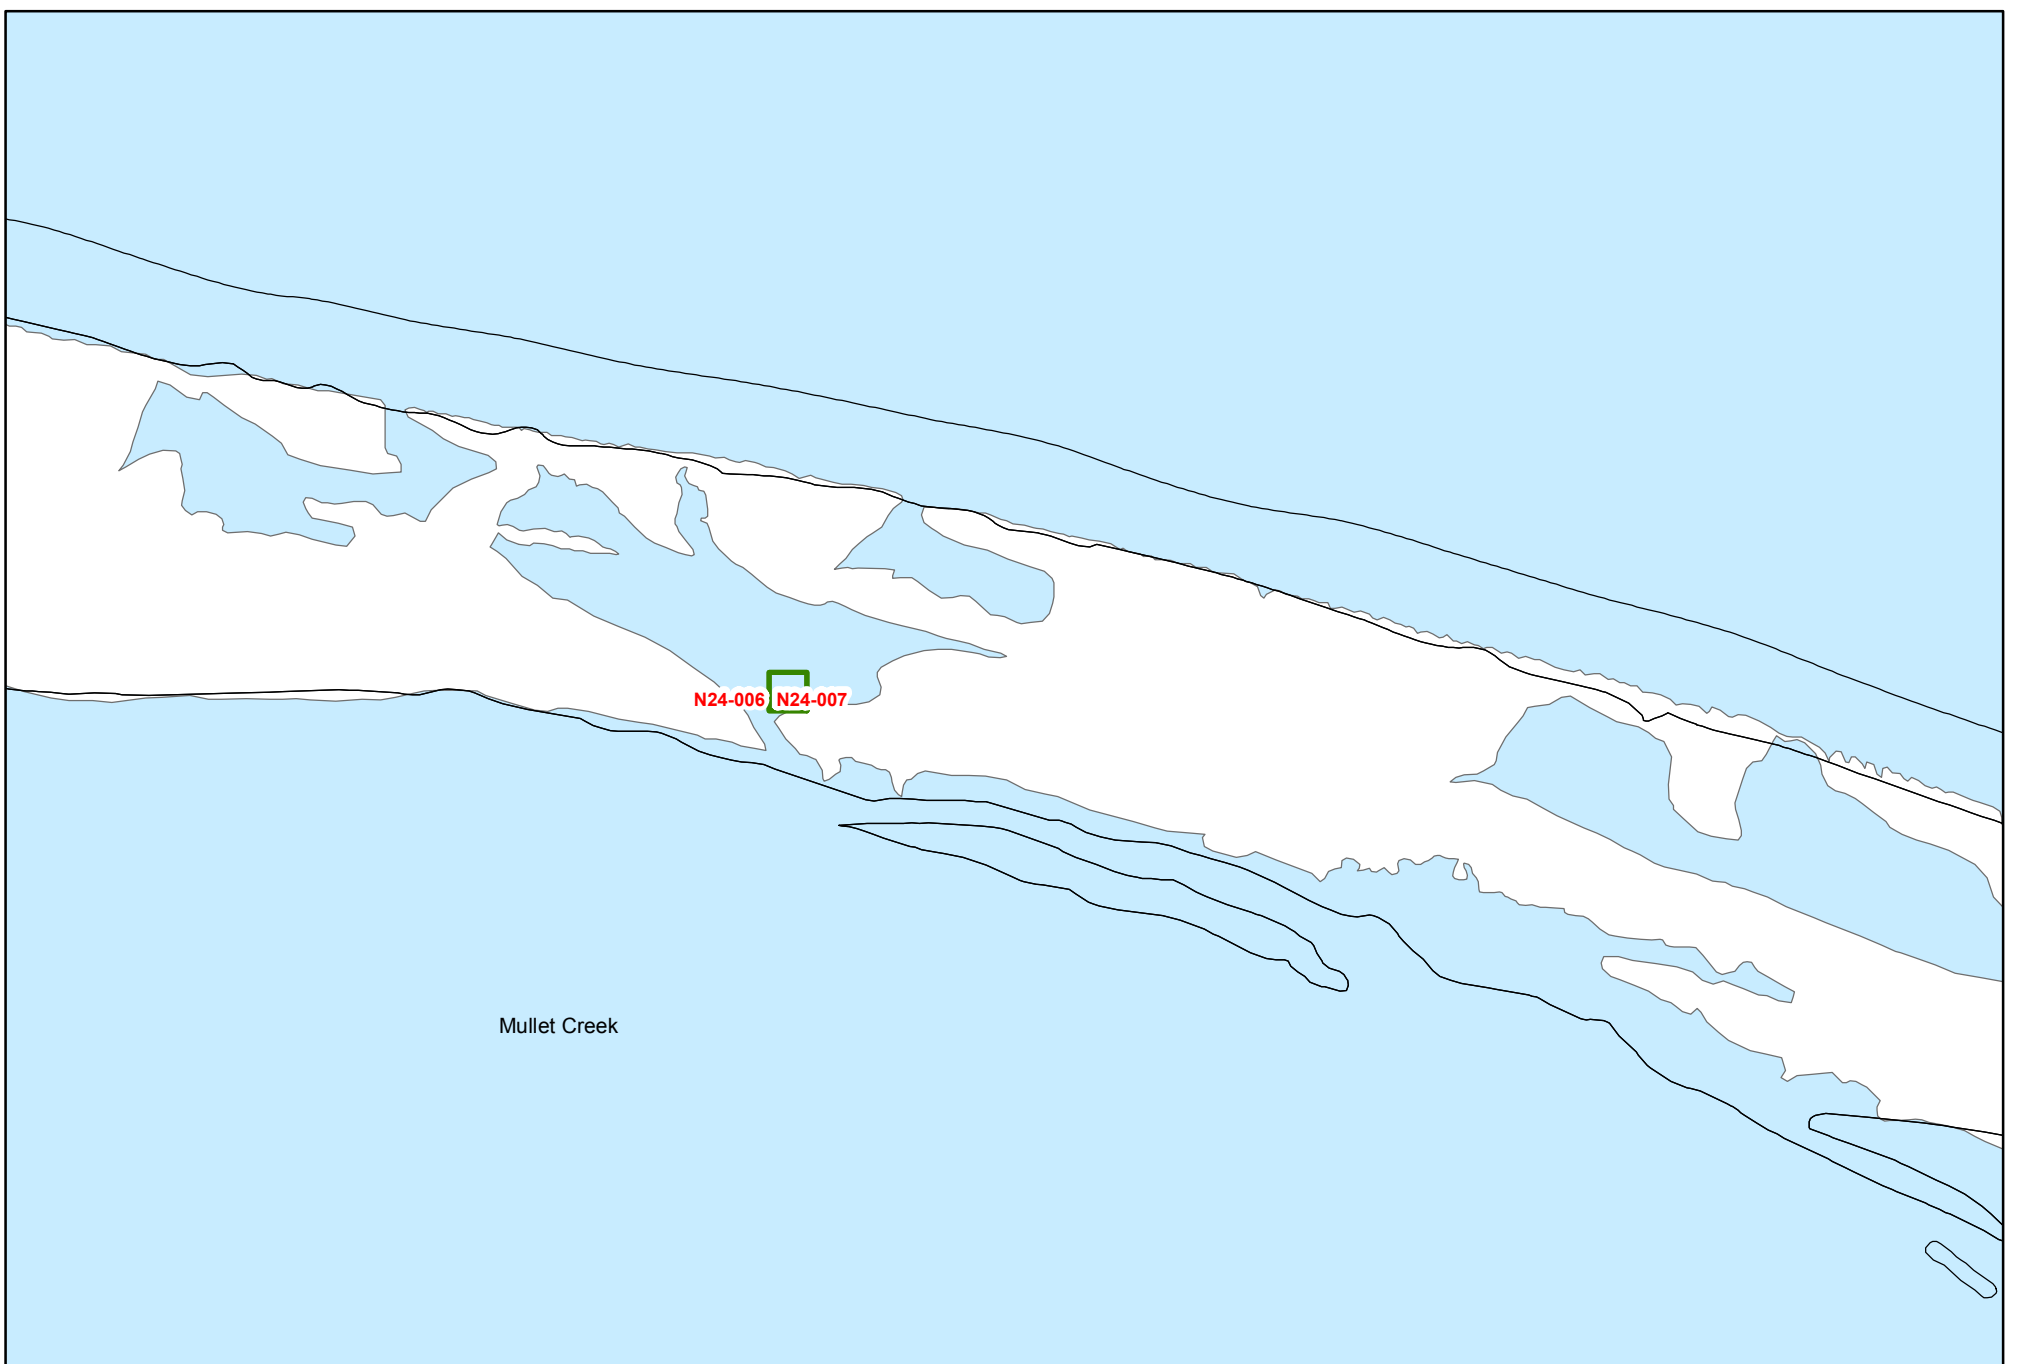

Map AA16: Farewell Spit Central

Map AA17: Farewell Spit East

TASMAN RESOURCE MANAGEMENT PLAN

**31 January 2015
Operative**

Sourced from Land Information New Zealand data.
Crown Copyright reserved.

Cultural Heritage Sites

Maps: AA16 - AA17