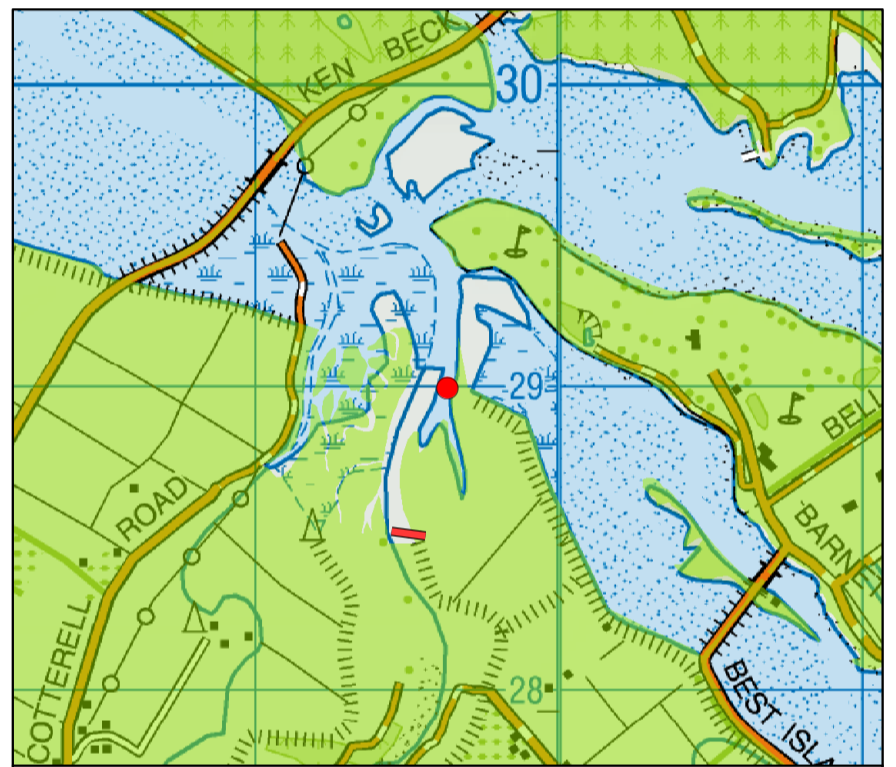

Moutere River
Map 220

O'Connor Creek
Map 221

Pearl Creek
Map 222

Waimea River
Map 223

Niemann Creek
Map 224

Reservoir Creek
Map 225

**RIVER MOUTH AND COASTAL
MARINE AREA BOUNDARY**

Scale: 1:25,000