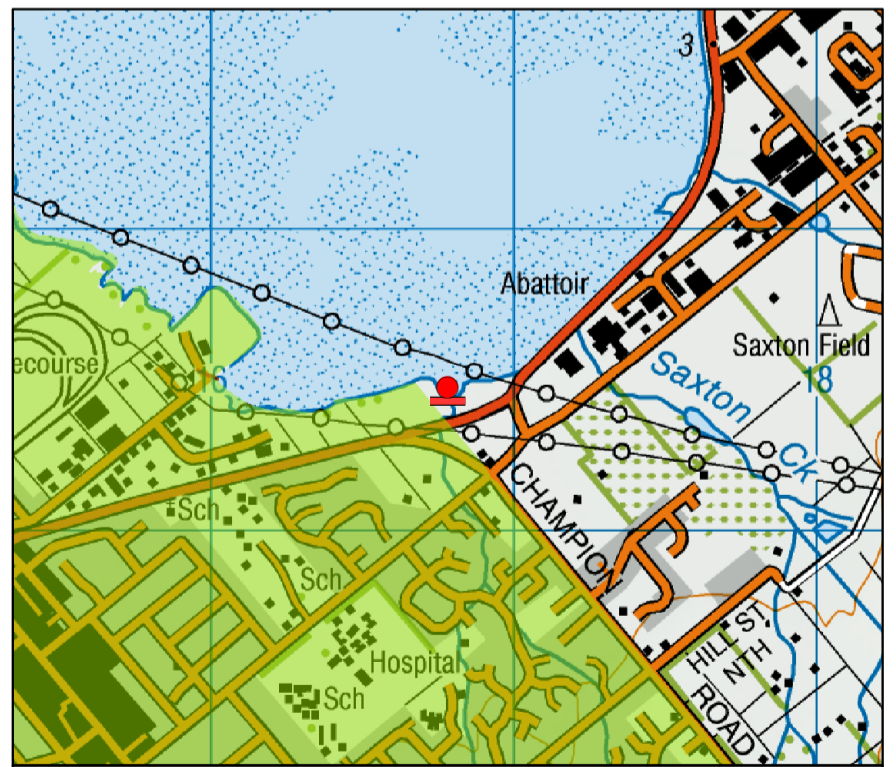

Moutere River
Map 220

O'Connor Creek
Map 221

Pearl Creek
Map 222

Waimea River
Map 223

Niemann Creek
Map 224

Reservoir Creek
Map 225

**RIVER MOUTH AND COASTAL
MARINE AREA BOUNDARY**

Scale: 1:25,000