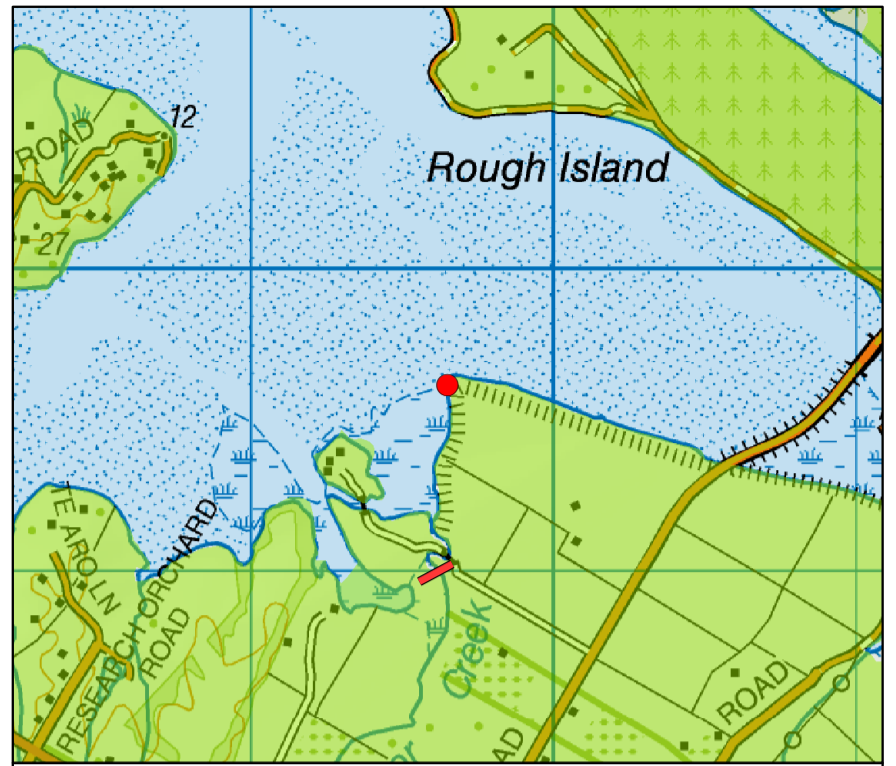

Moutere River
Map 220

O'Connor Creek
Map 221

Pearl Creek
Map 222

Waimea River
Map 223

Niemann Creek
Map 224

Reservoir Creek
Map 225

**RIVER MOUTH AND COASTAL
MARINE AREA BOUNDARY**

Scale: 1:25,000