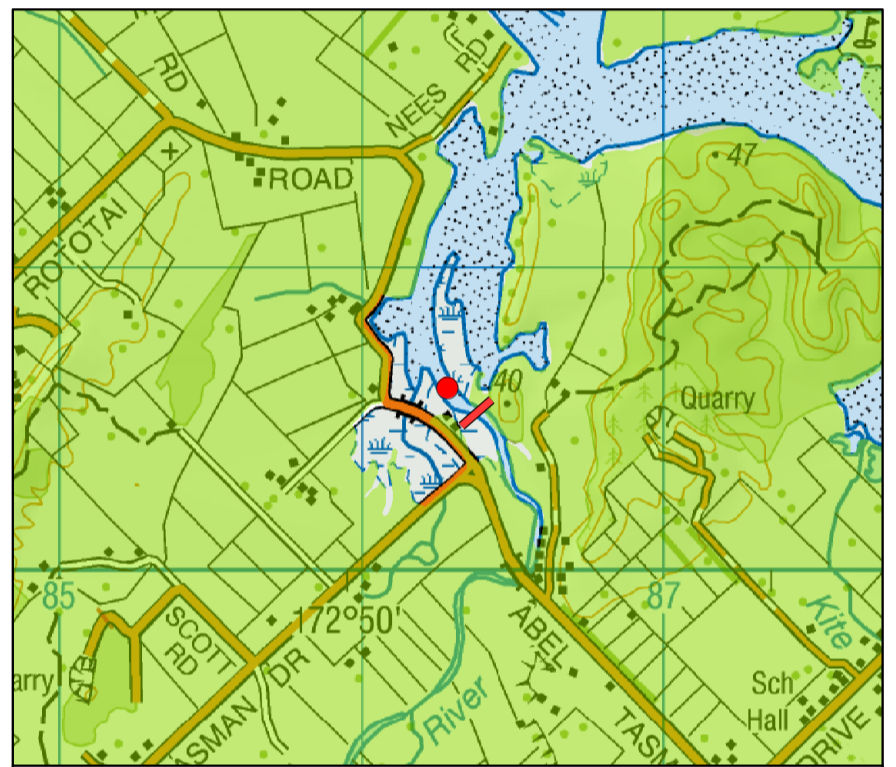

**Onekaka River  
Map 208**

**Pariwhakaoho River  
Map 209**

**Takaka River  
Map 210**

**Motupipi River  
Map 211**

**Wainui River  
Map 212**

**Nakahi Stream  
Map 213**

**RIVER MOUTH AND COASTAL  
MARINE AREA BOUNDARY**

Scale: 1:25,000