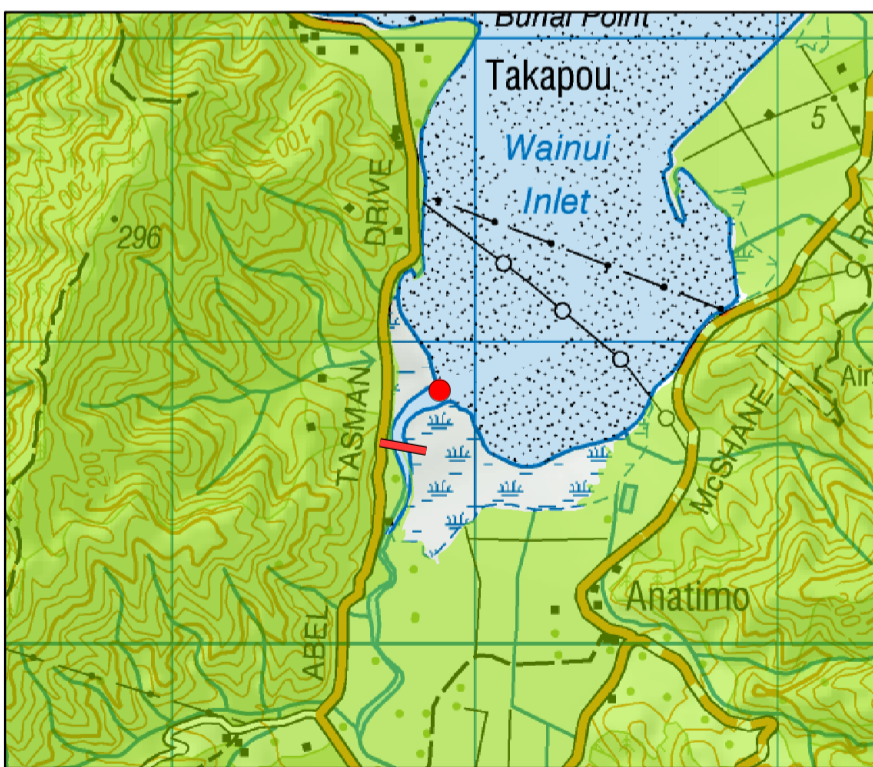

**Onekaka River  
Map 208**

**Pariwhakaoho River  
Map 209**

**Takaka River  
Map 210**

**Motupipi River  
Map 211**

**Wainui River  
Map 212**

**Nakahi Stream  
Map 213**

**RIVER MOUTH AND COASTAL  
MARINE AREA BOUNDARY**

Scale: 1:25,000