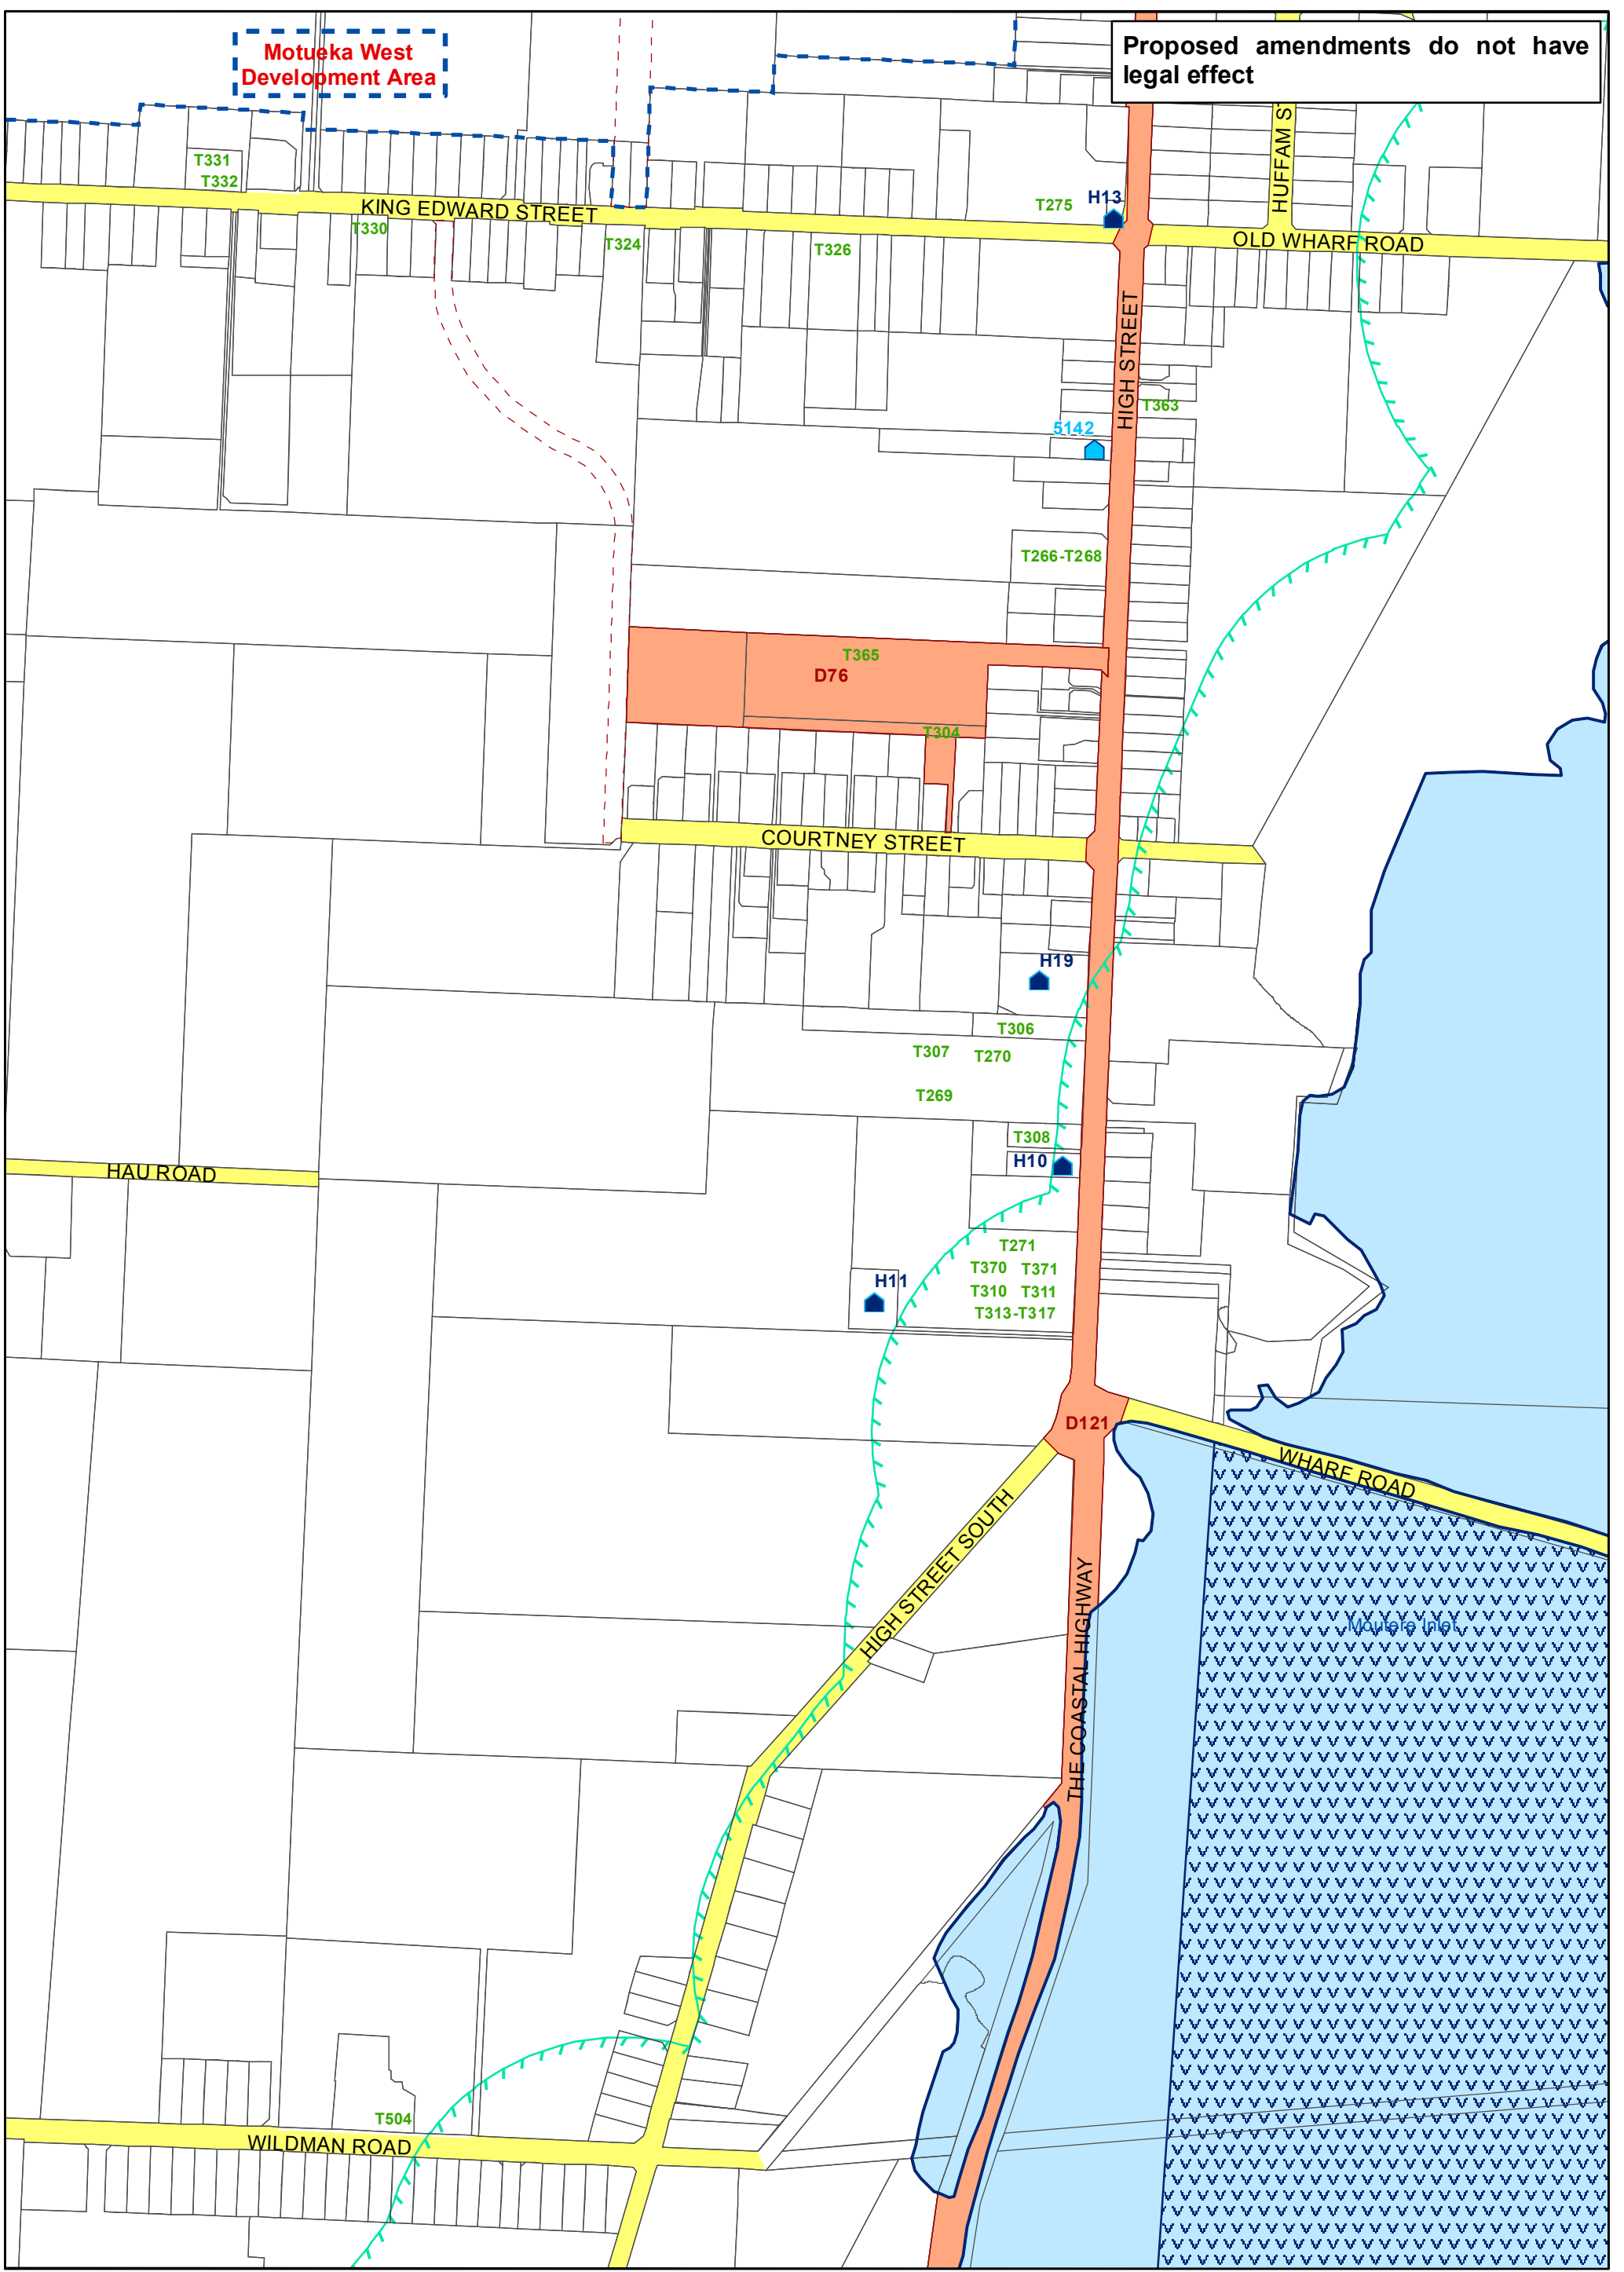

Motueka West
Development Area

Proposed amendments do not have
legal effect

AREAS

Map 119

MOTUEKA SOUTH

Scale 1:5,000

TASMAN RESOURCE MANAGEMENT PLAN

27 April 2013

Plan Change 43

Proposed

Sourced from Land Information New Zealand data. Crown Copyright reserved. Original paper size is A3.