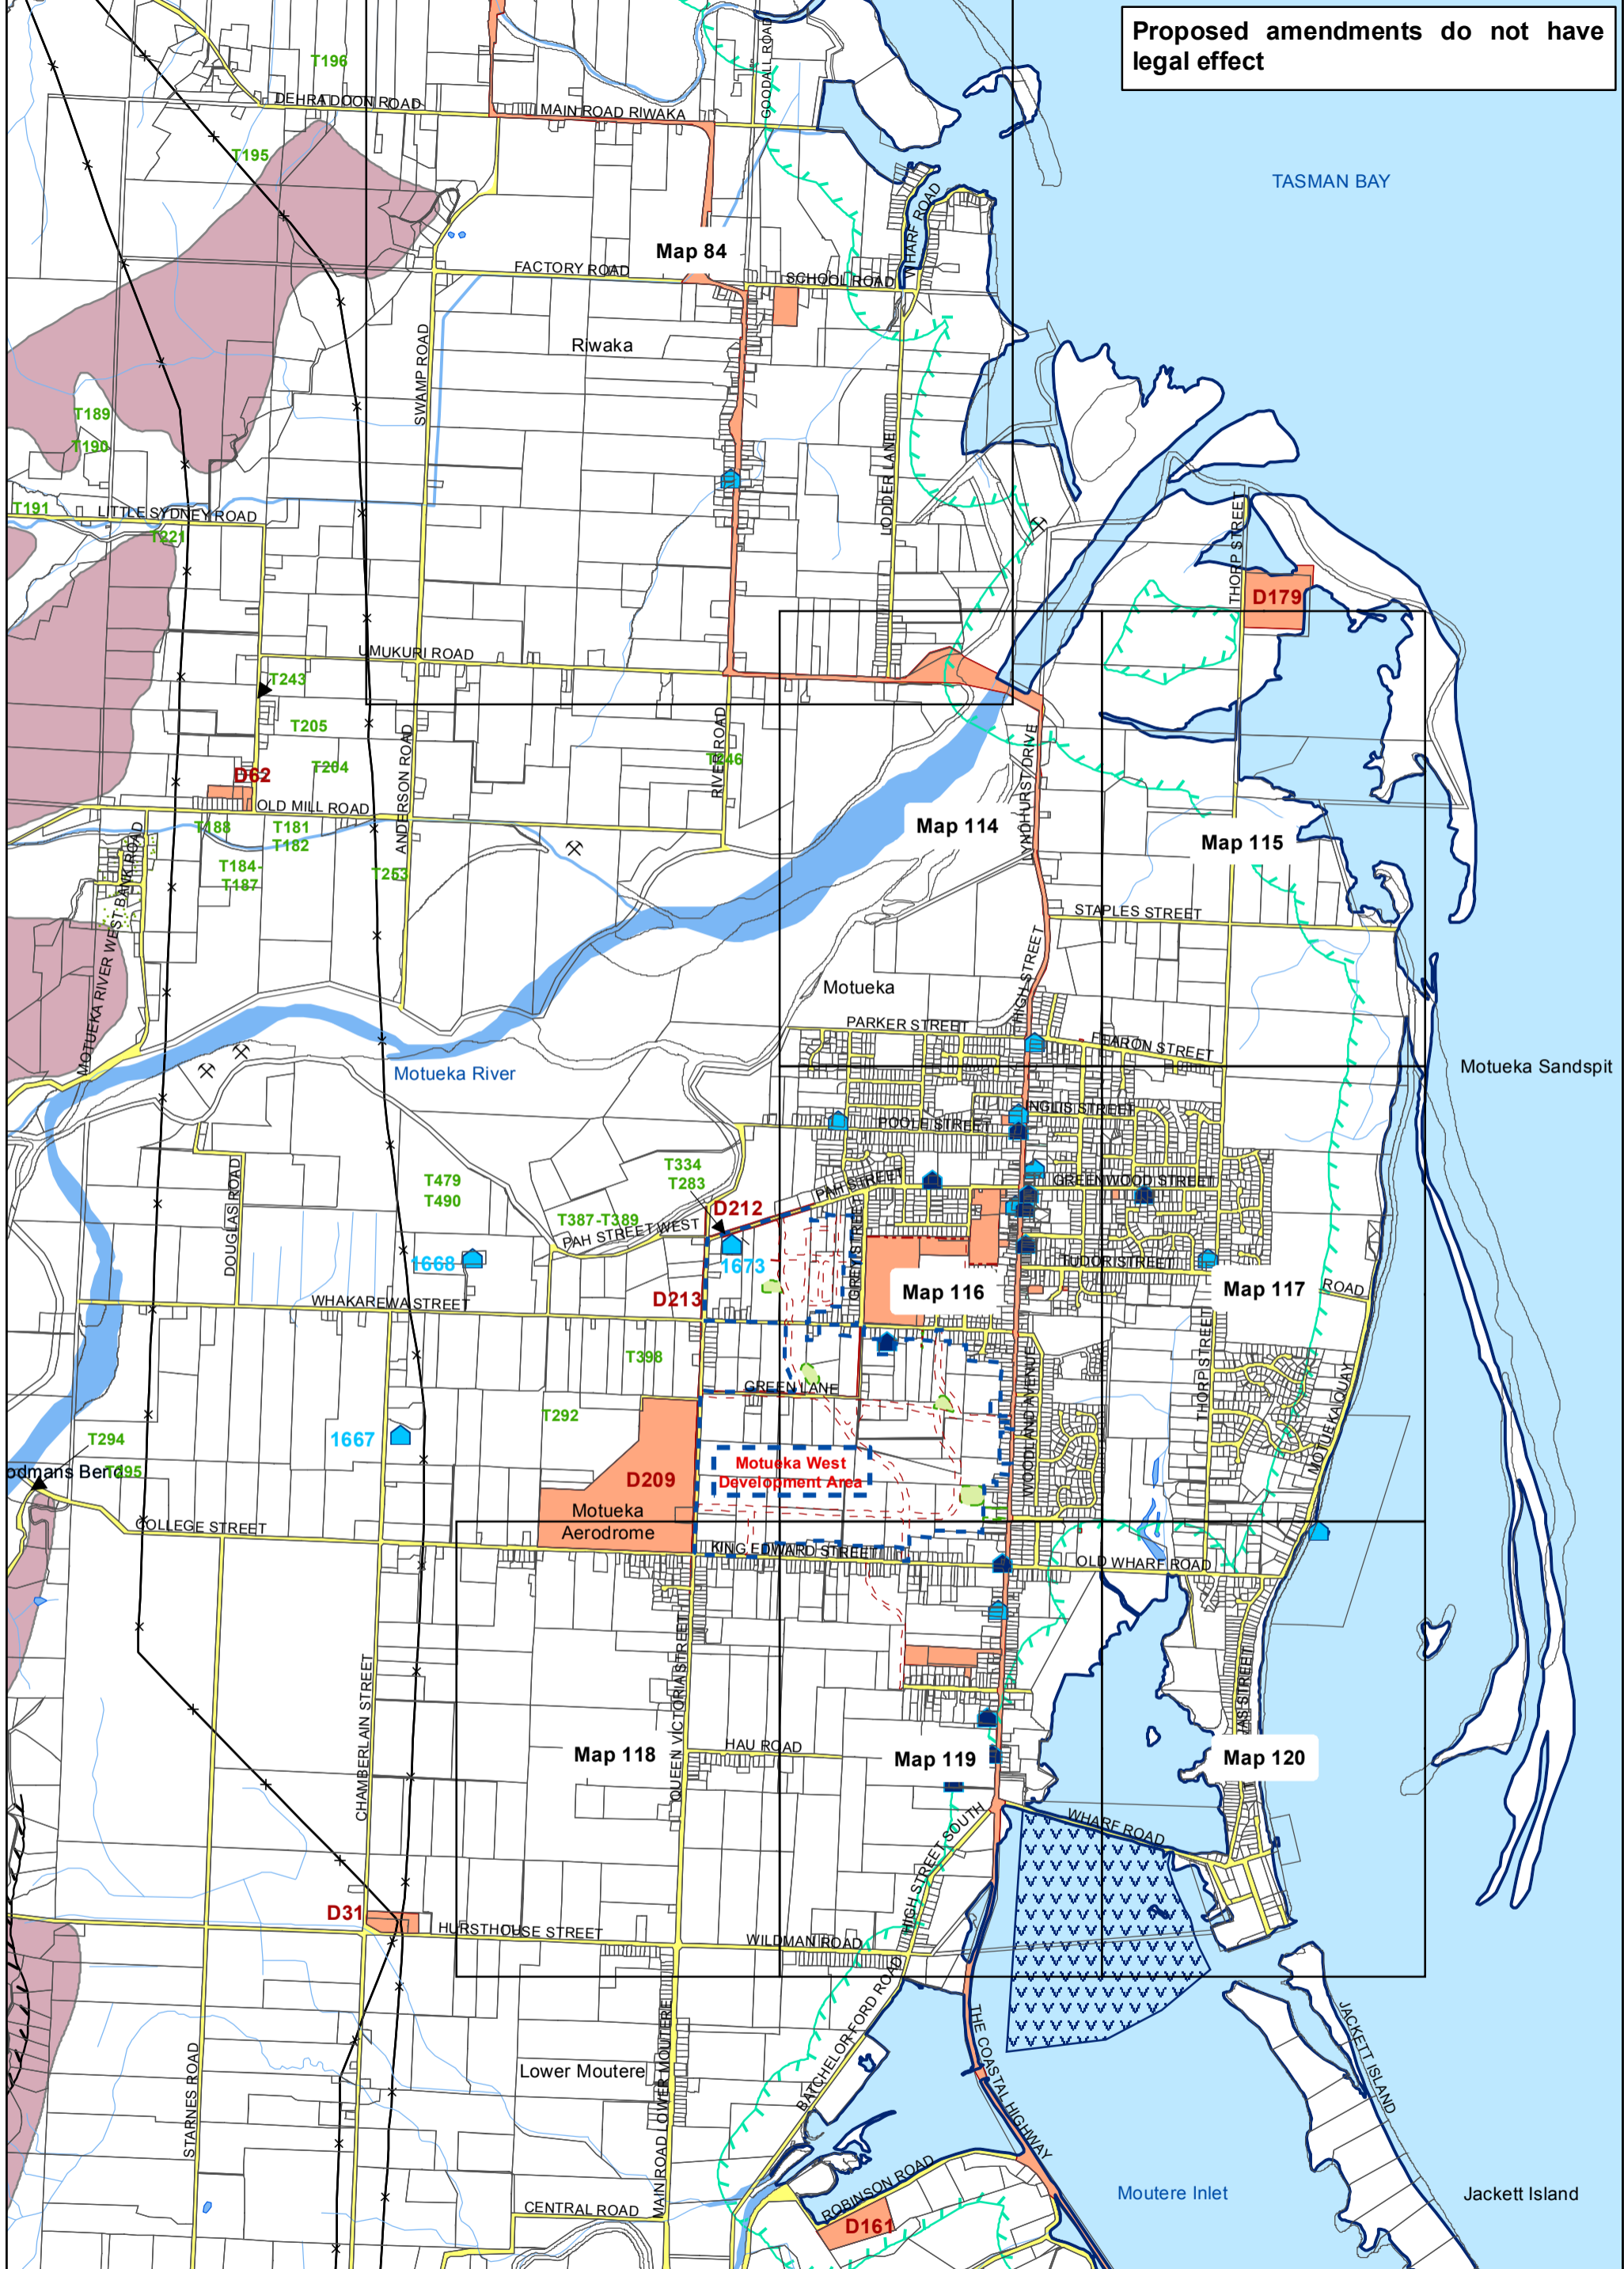

Proposed amendments do not have legal effect

AREAS

Map 52

MOTUEKA

0 0.5 1 1.5 2 km

Scale 1:25,000

TASMAN RESOURCE MANAGEMENT PLAN

27 April 2013

Plan Changes 43 & 44

Proposed

Sourced from Land Information New Zealand data.
Crown Copyright reserved. Original paper size is A3.