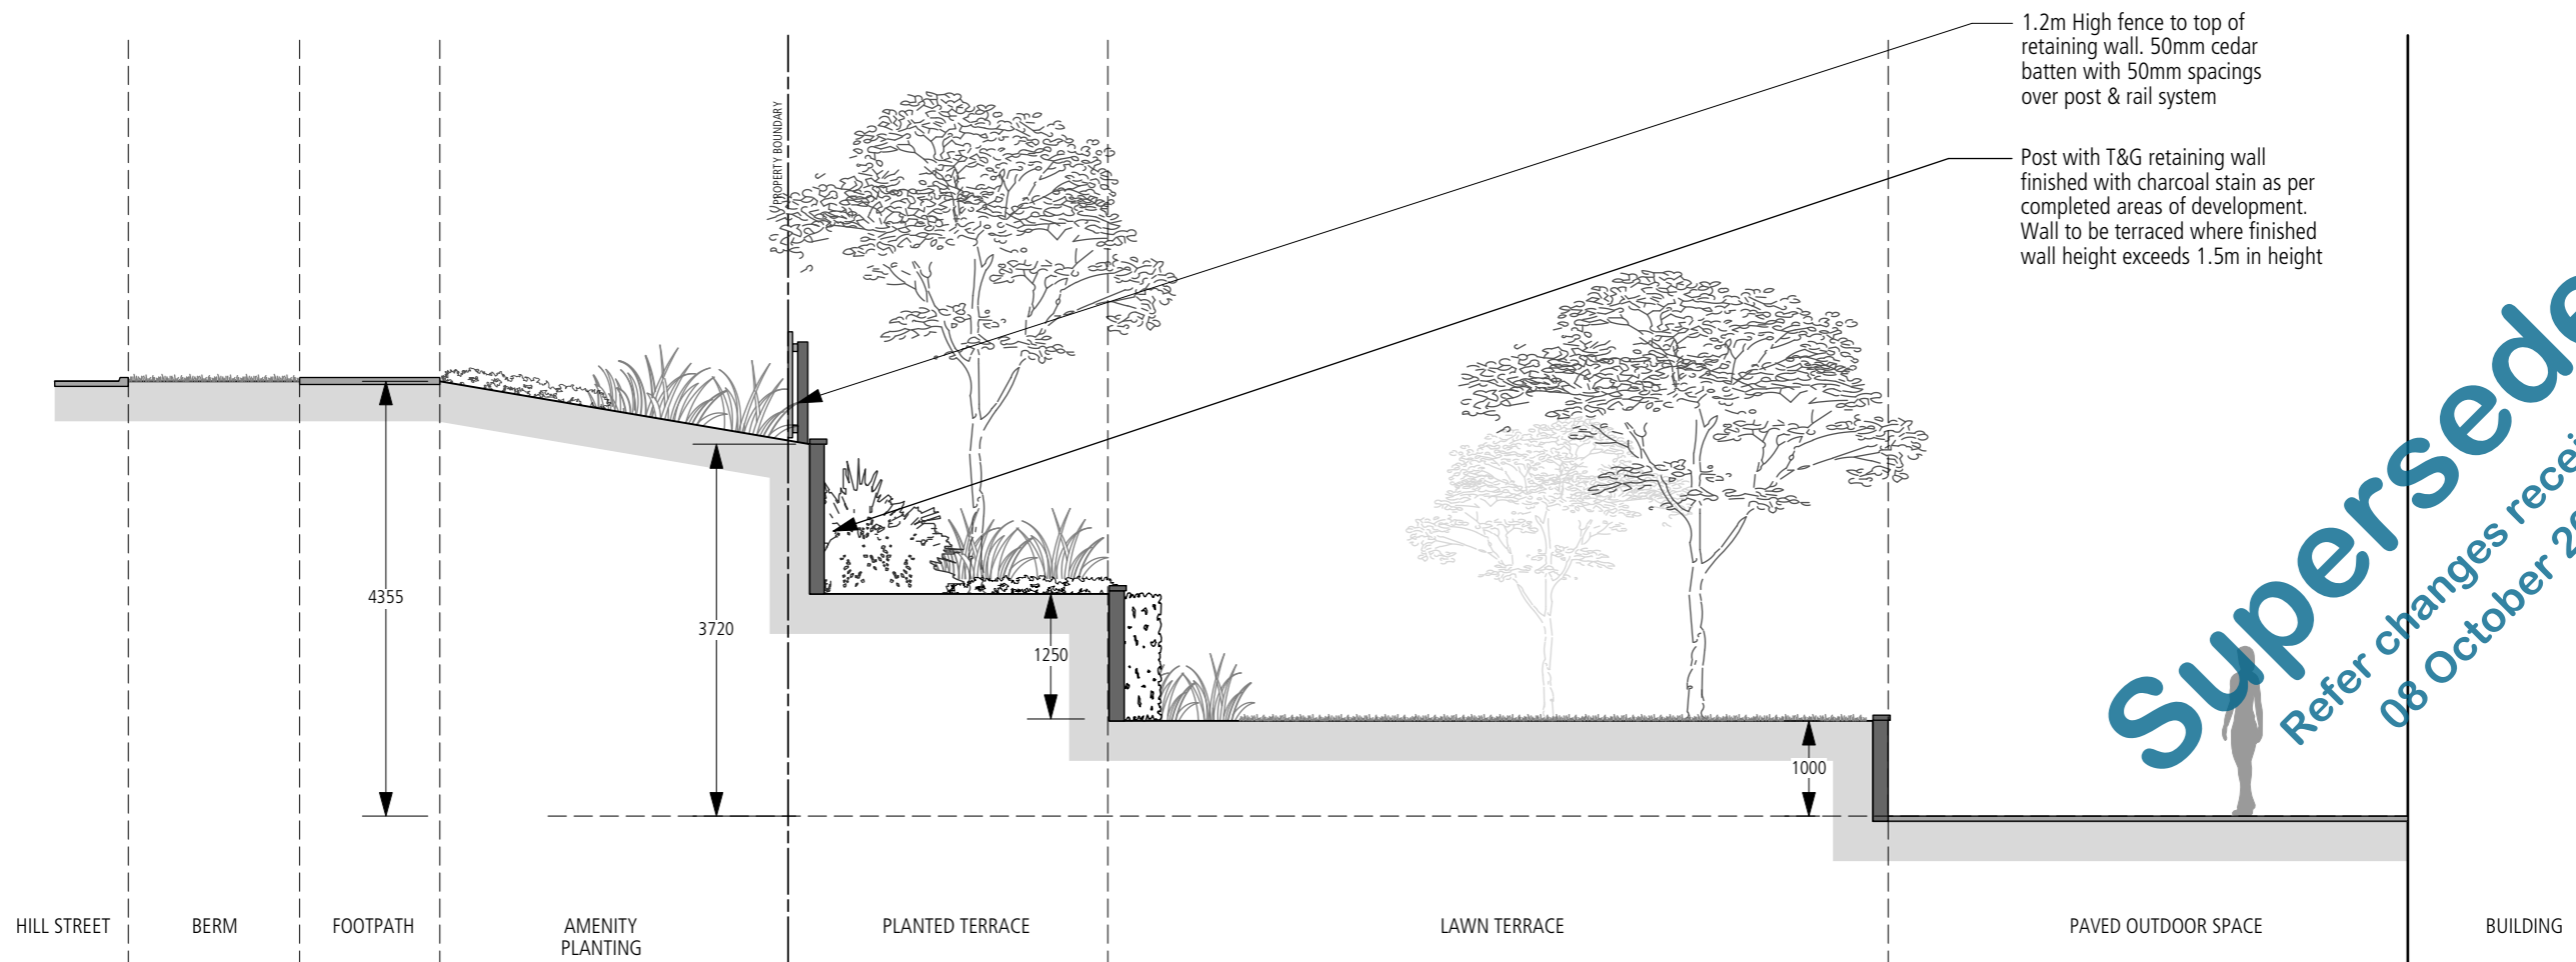

04 - TYPICAL SECTION TIMBER RETAINING - 1:75 @ A3

Superseded
Refer changes received
08 October 2020