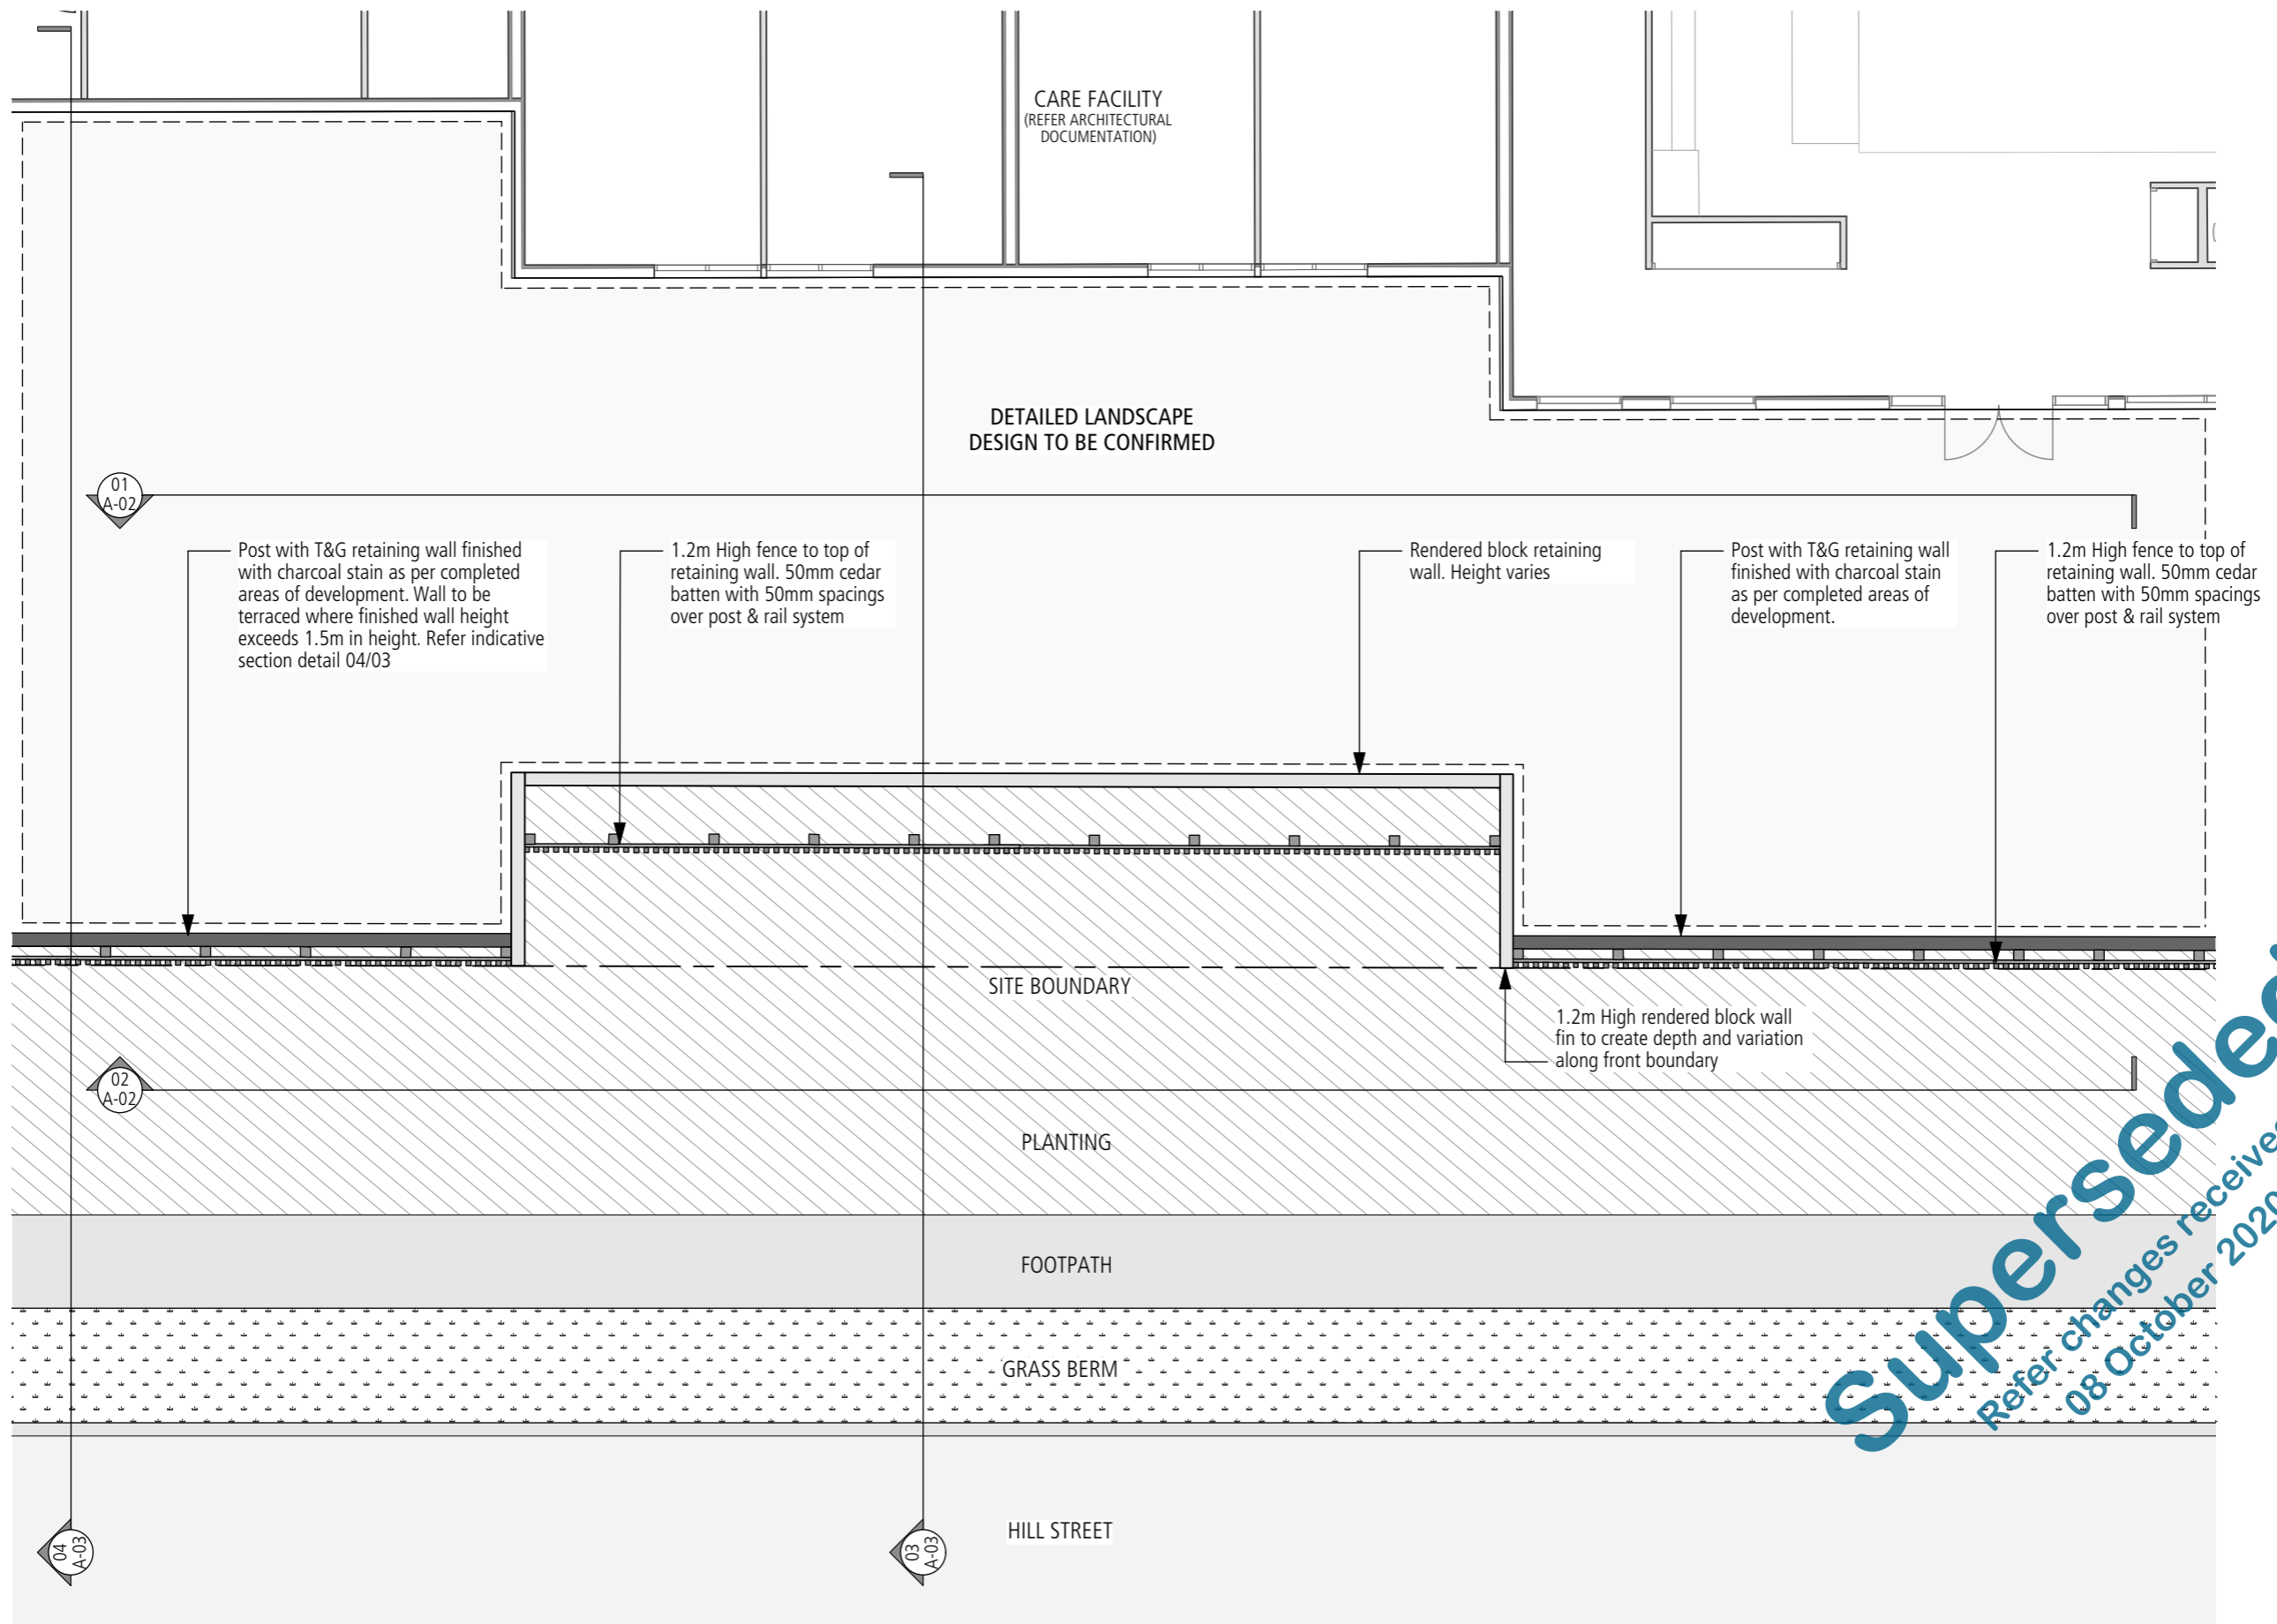

Superseded
Refer changes received
08 October 2020