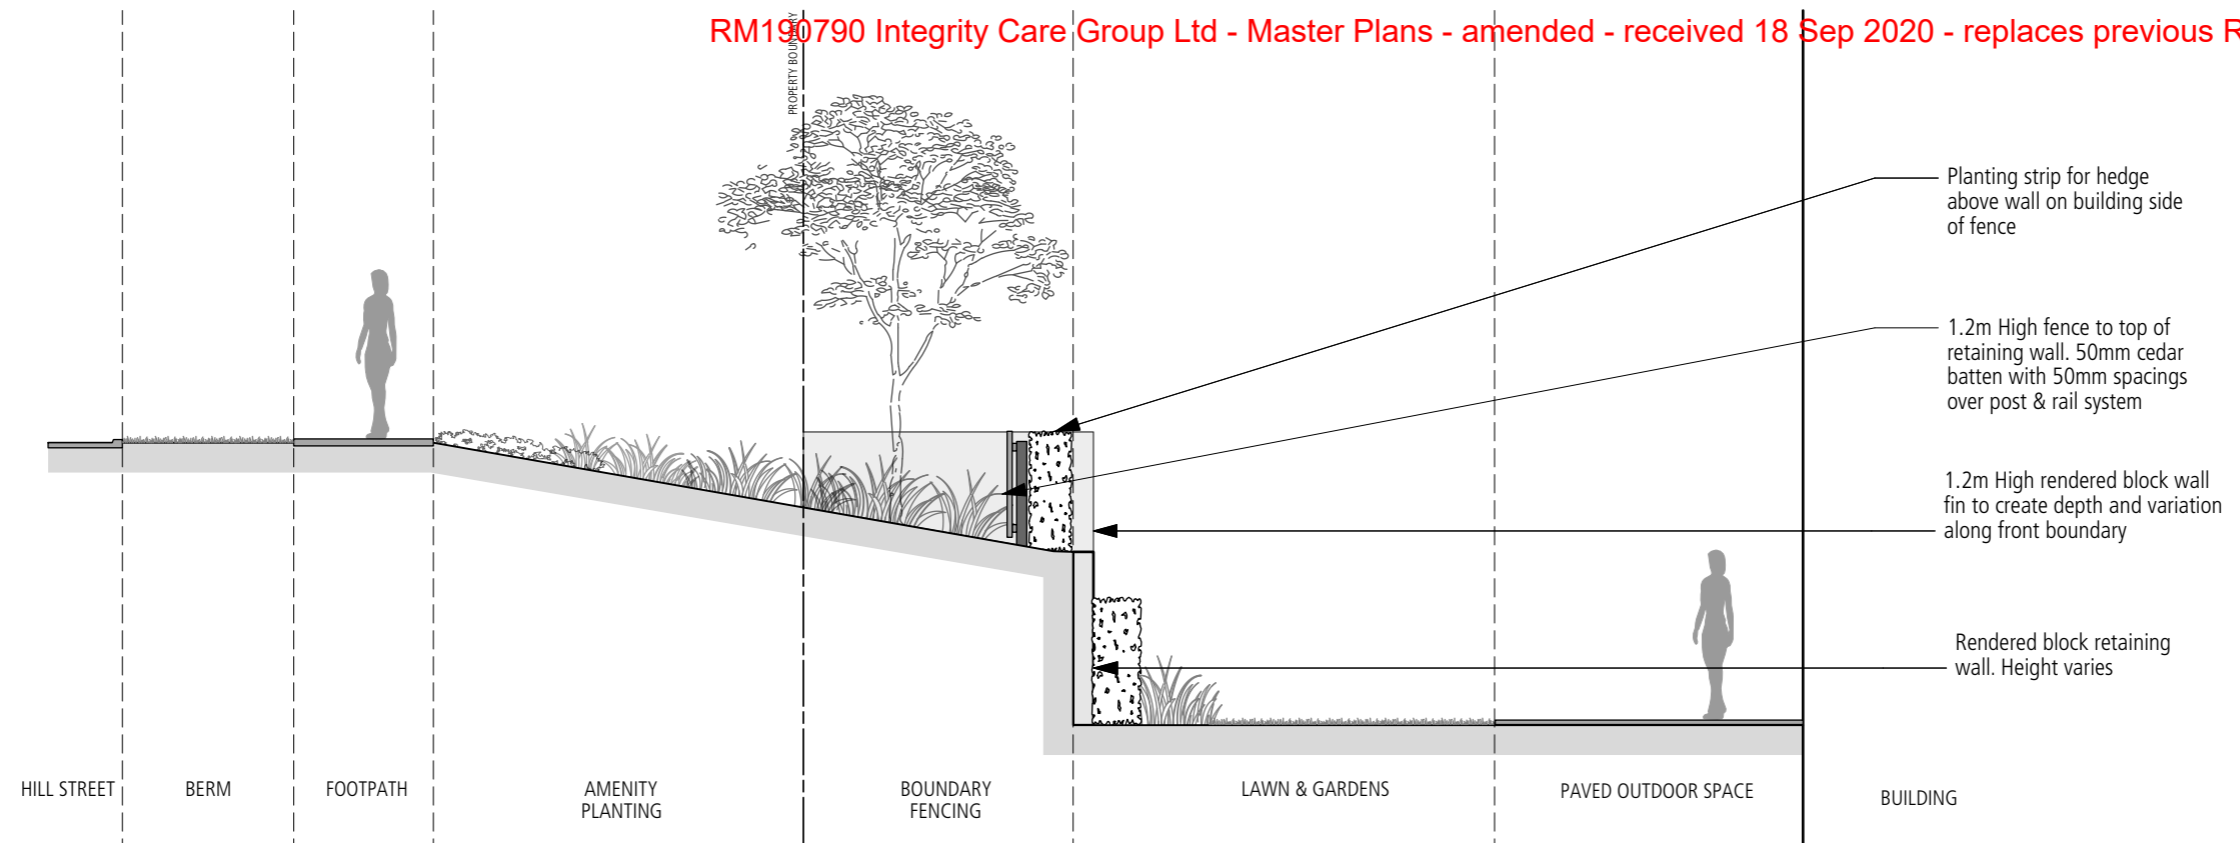

5.0 HILL STREET RENDERS

5.3 RENDER VIEW 3

Superseded
Refer changes received
08 October 2020

0.1 - NORTHERN ELEVATION - 1:100 @ A3

0.2 - HILL STREET ELEVATION - 1:100 @ A3

03 - TYPICAL SECTION BLOCK RETAINING - 1:75 @ A3