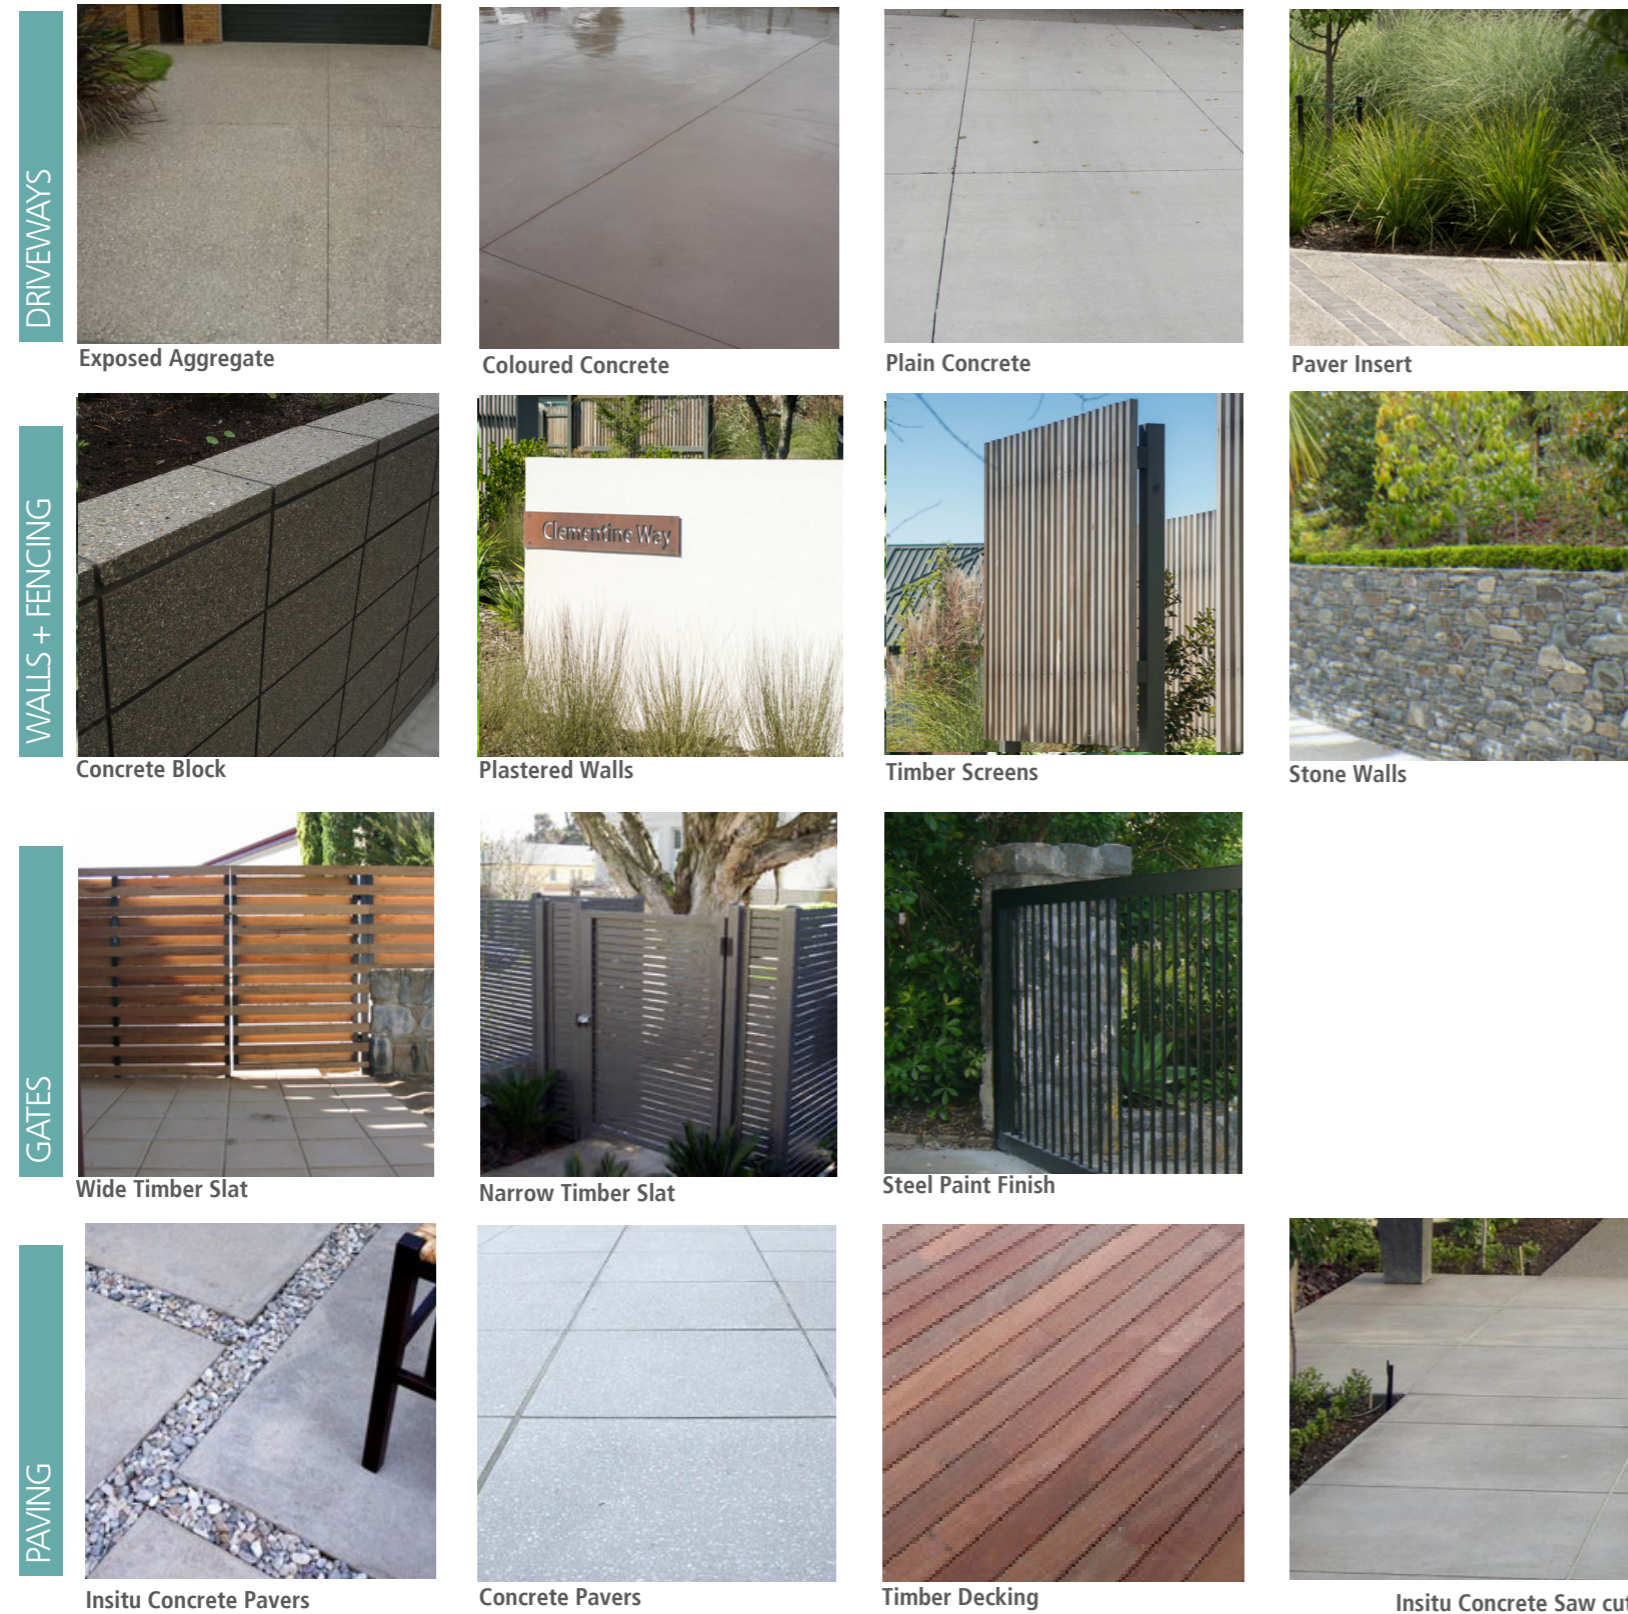

OUTDOOR FURNITURE

Outdoor furniture including street lighting, bollard lighting, feature lighting, bollards, seating, rubbish bins, and water drinking stations

PEDESTRIAN PATHS + PAVING AREAS

Options for pedestrian paths include concrete footpaths, gravel nature paths, timber boardwalks, and footpaths with exposed aggregate finishes. Paving in open spaces areas will include compacted gravel, timber decking, concrete pavers, and insitu concrete with various finishes.

Superseded
Refer changes received
08 October 2020

4.0 MATERIALS & PLANTING

4.3 PRIVATE SPACE MATERIALS

PRIVATE UNIT MATERIALS

DRIVEWAY

A mix of driveways to create diversity including exposed aggregate, coloured concrete, plain concrete, and an option for a paver insert.