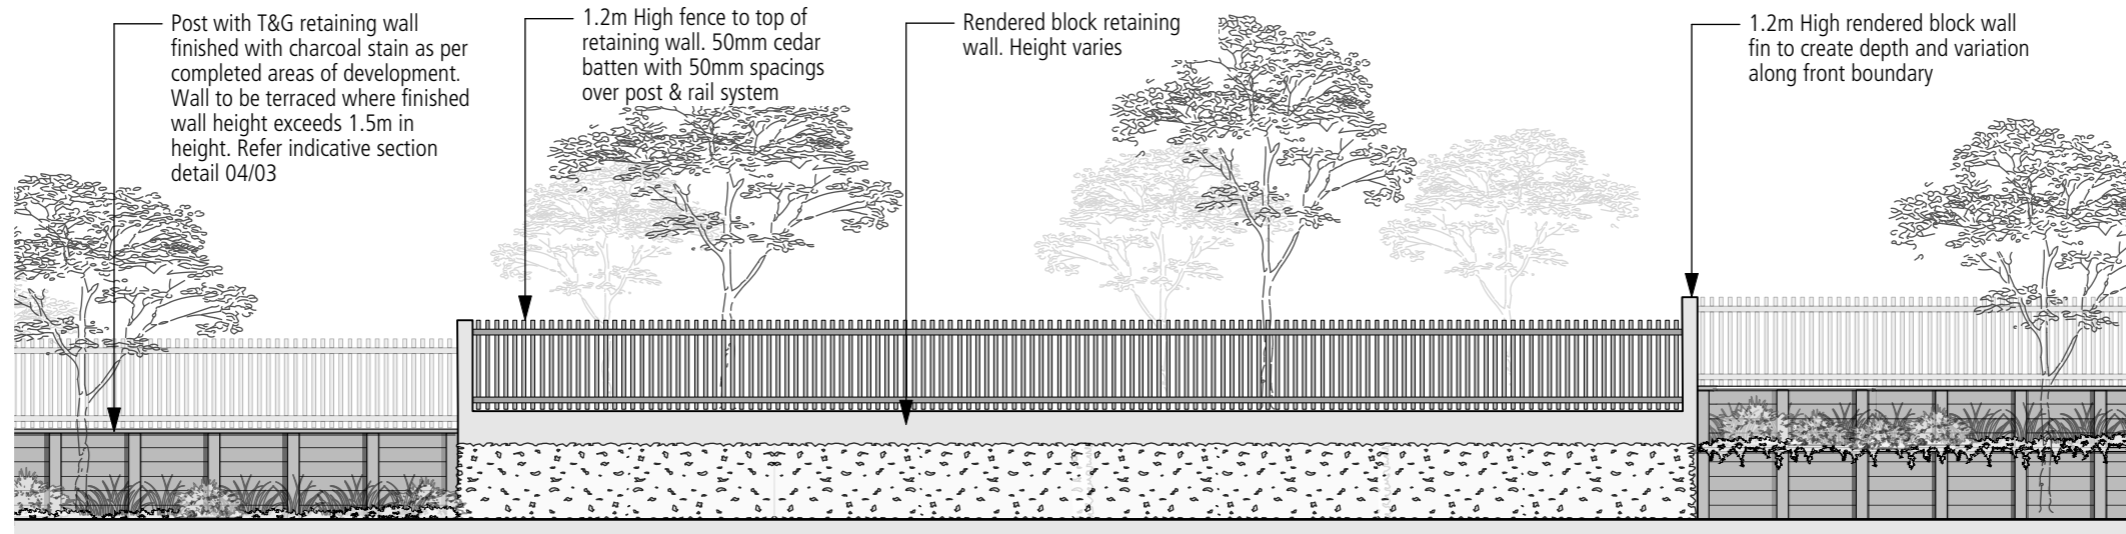

0.1 - NORTHERN ELEVATION - 1:100 @ A3