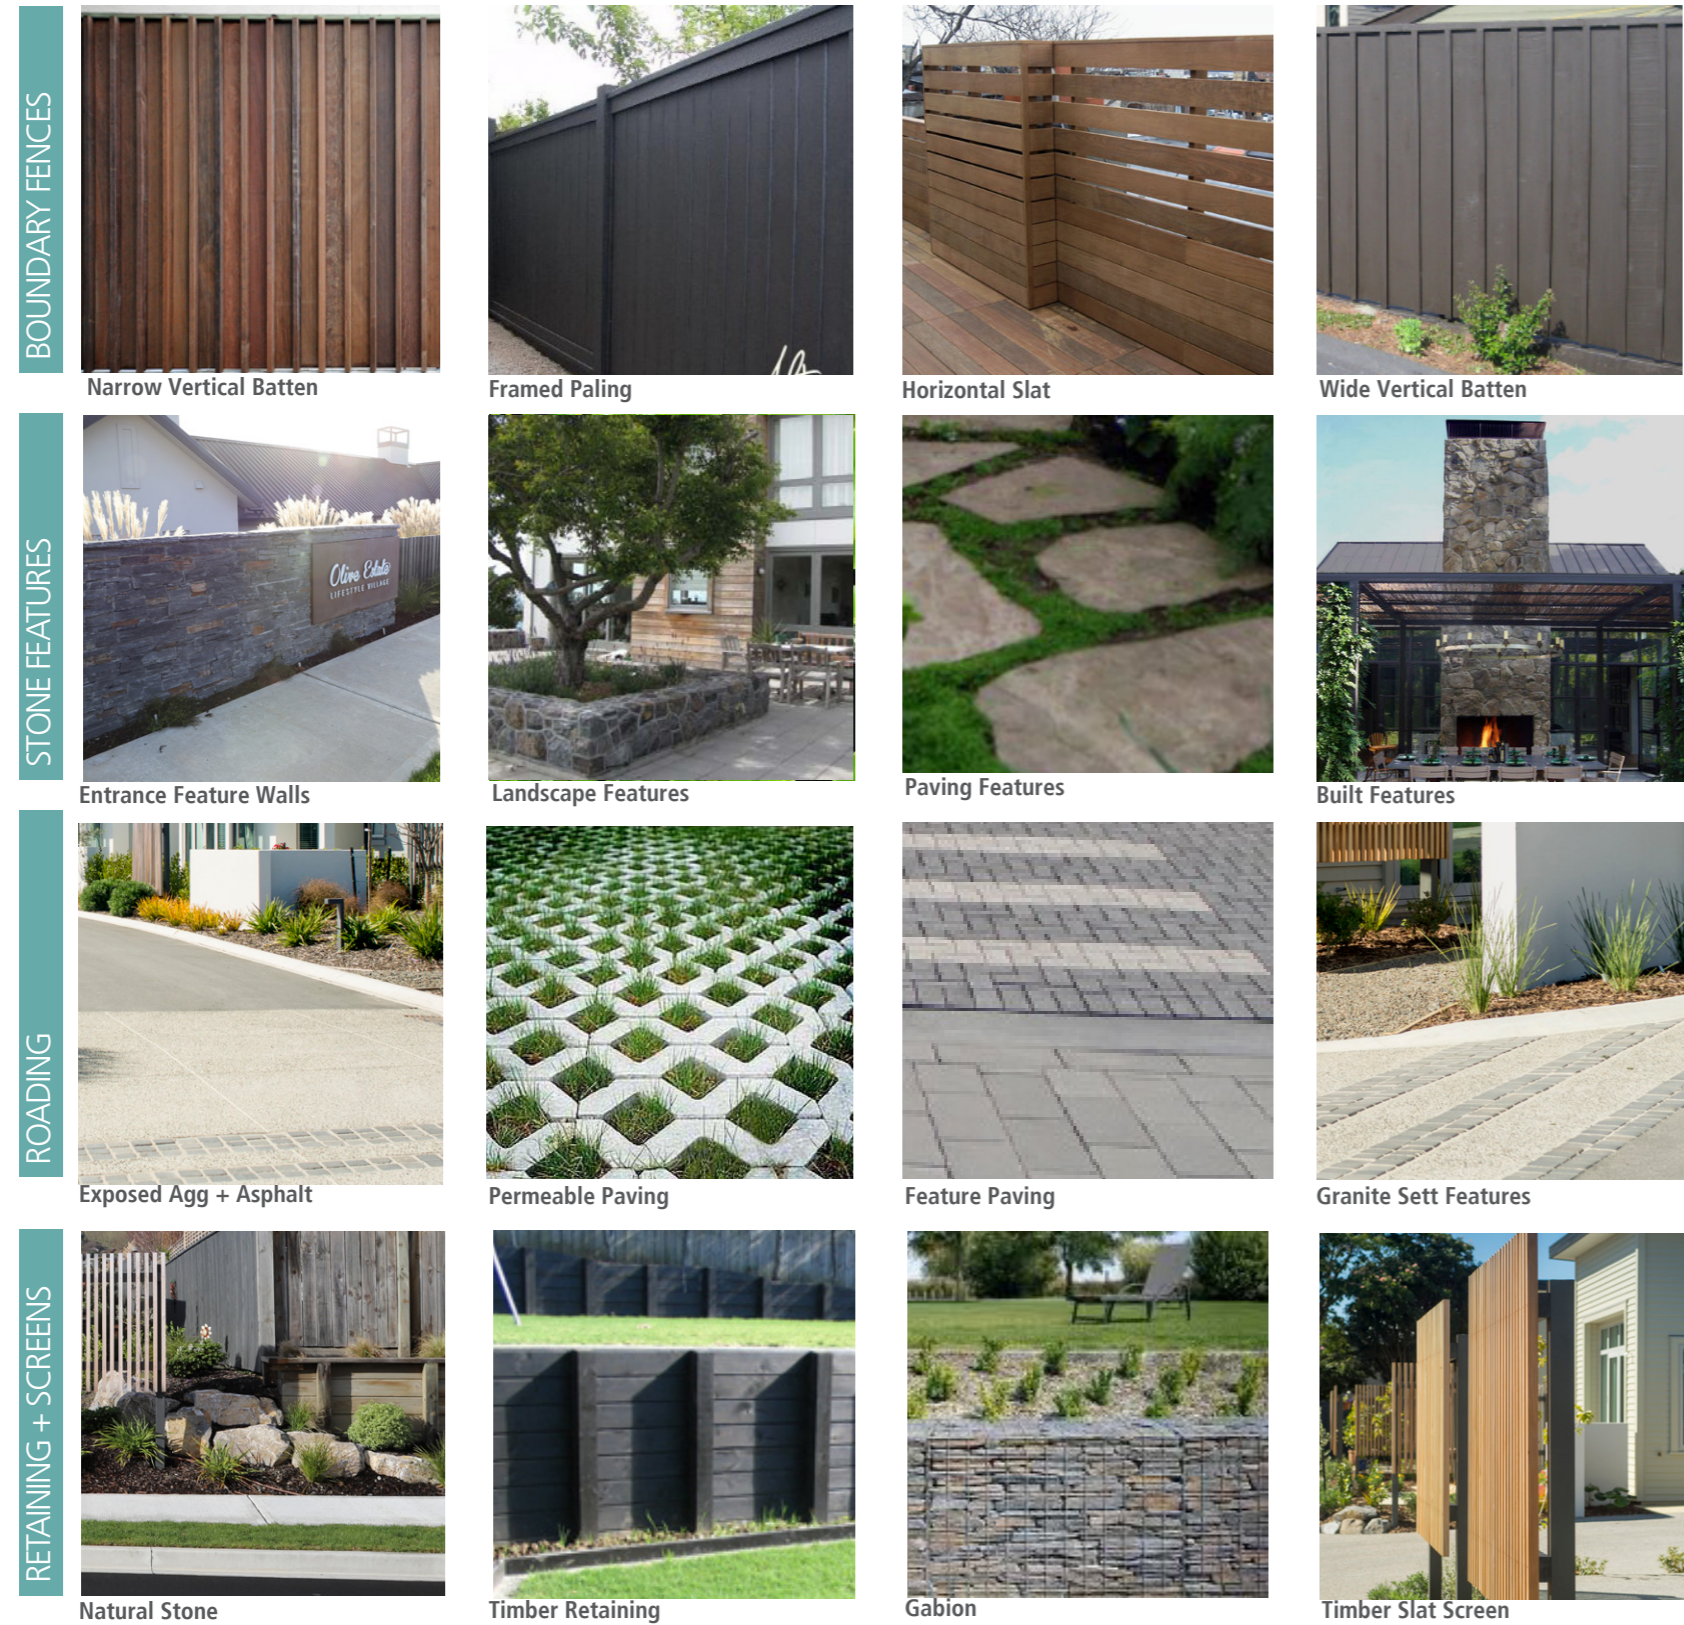

4.0 MATERIALS & PLANTING

4.1 OVERALL SITE MATERIALS

SITE MATERIALS

BOUNDARY FENCES

Pinus radiata timber fencing with a variety of styles. Plywood fence with narrow and wide vertical timber battens, framed timber paling fence, and horizontal timber slat fence styles. Timber stained charcoal tones or warm timber tones. Fencing to be 1.6m - 1.8m high around boundary.

STONE

Natural stone used as a feature in entrance walls, landscape and built elements, and paving

ROADING

Asphalt roadway with exposed aggregate or paved threshold zones. Granite sett strips used as feature and traffic calming.